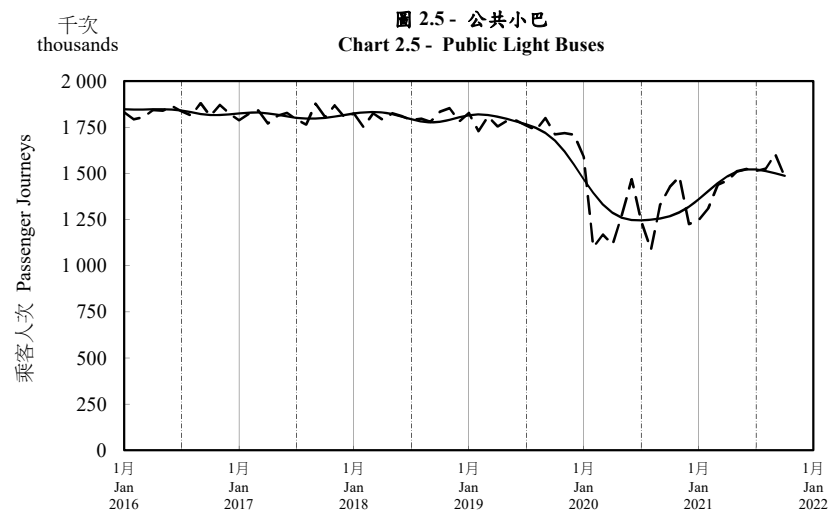

按月劃分的平均每日乘客人次趨勢 Trend of Average Daily Passenger Journeys by Month

2021/10

註：(1) 包括港鐵線路、機場快線及輕鐵。
Note: (1) Including MTR Lines, Airport Express Line and Light Rail.

--- 平均每日 Average Daily
—— 趨勢 Trend

趨勢：以「X-12自迴歸-求和-移動平均」方法估算
Trend : Estimated by X-12 ARIMA Method