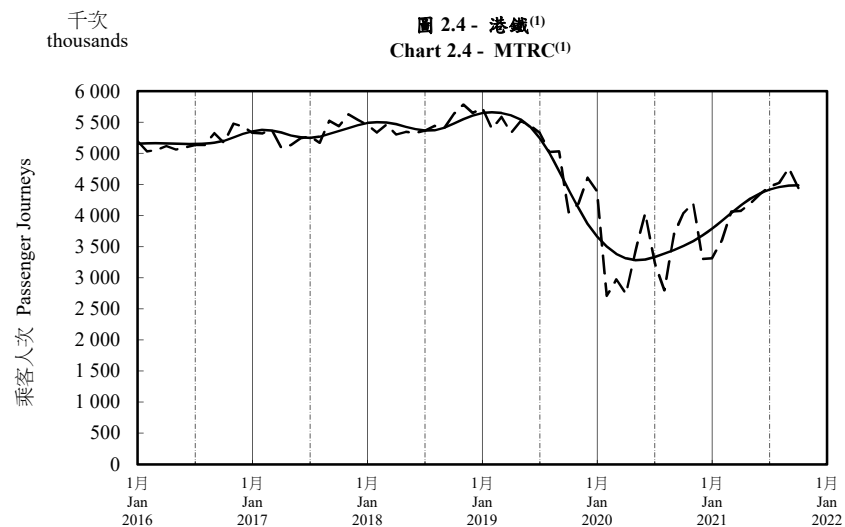

按月劃分的平均每日乘客人次趨勢 Trend of Average Daily Passenger Journeys by Month

2021/10

註：(1) 包括港鐵線路、機場快線及輕鐵。
Note: (1) Including MTR Lines, Airport Express Line and Light Rail.

--- 平均每日 Average Daily
—— 趨勢 Trend

趨勢：以「X-12自迴歸-求和-移動平均」方法估算
Trend : Estimated by X-12 ARIMA Method