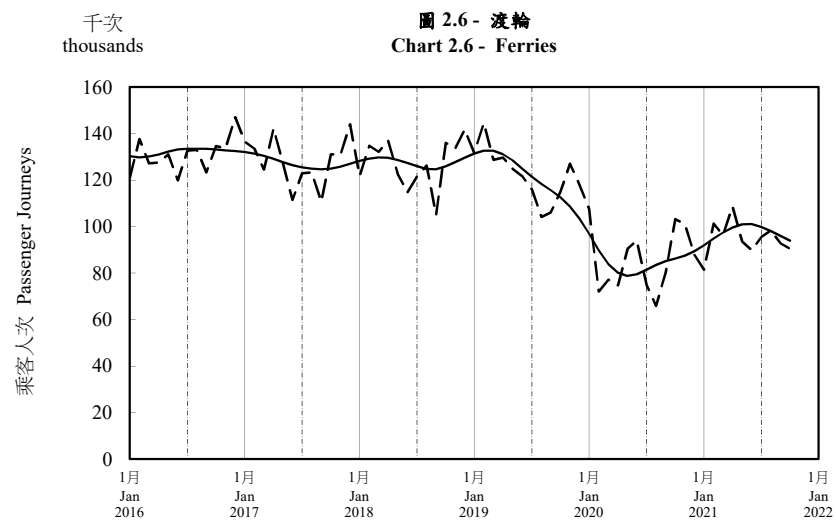

按月劃分的平均每日乘客人次趨勢 Trend of Average Daily Passenger Journeys by Month

2021/10

註：(1) 包括港鐵線路、機場快線及輕鐵。
Note: (1) Including MTR Lines, Airport Express Line and Light Rail.

--- 平均每日 Average Daily
—— 趨勢 Trend

趨勢：以「X-12自迴歸-求和-移動平均」方法估算
Trend : Estimated by X-12 ARIMA Method