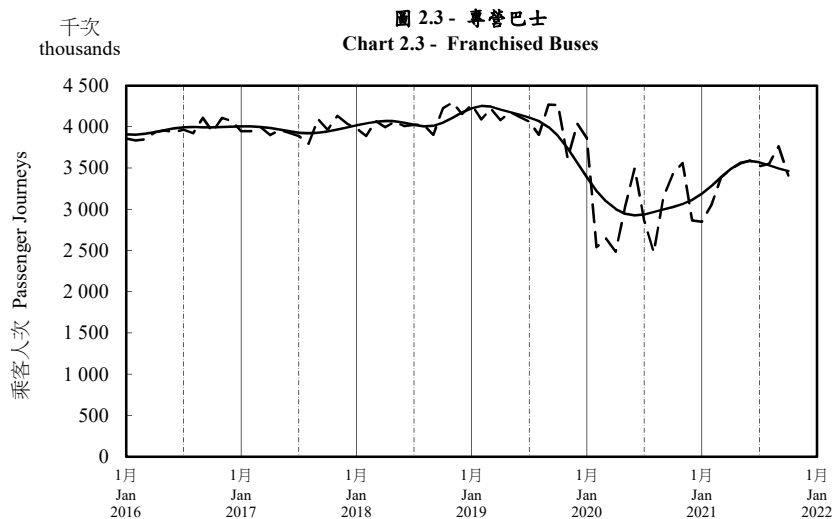

按月劃分的平均每日乘客人次趨勢 Trend of Average Daily Passenger Journeys by Month

2021/10

註：(1) 包括港鐵線路、機場快線及輕鐵。
Note: (1) Including MTR Lines, Airport Express Line and Light Rail.

--- 平均每日 Average Daily
—— 趨勢 Trend

趨勢：以「X-12自迴歸-求和-移動平均」方法估算
Trend : Estimated by X-12 ARIMA Method