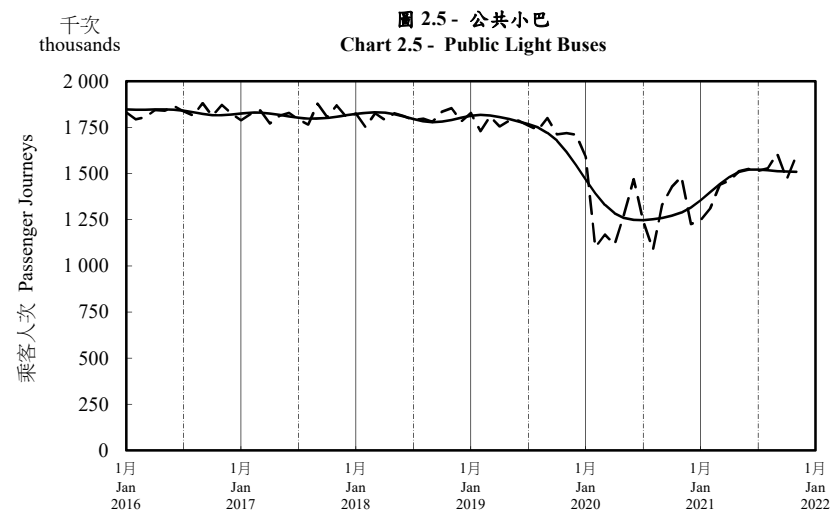

按月劃分的平均每日乘客人次趨勢 Trend of Average Daily Passenger Journeys by Month

2021/11

註：(1) 包括港鐵線路、機場快線及輕鐵。
Note: (1) Including MTR Lines, Airport Express Line and Light Rail.

--- 平均每日 Average Daily
—— 趨勢 Trend

趨勢：以「X-12自迴歸-求和-移動平均」方法估算
Trend : Estimated by X-12 ARIMA Method