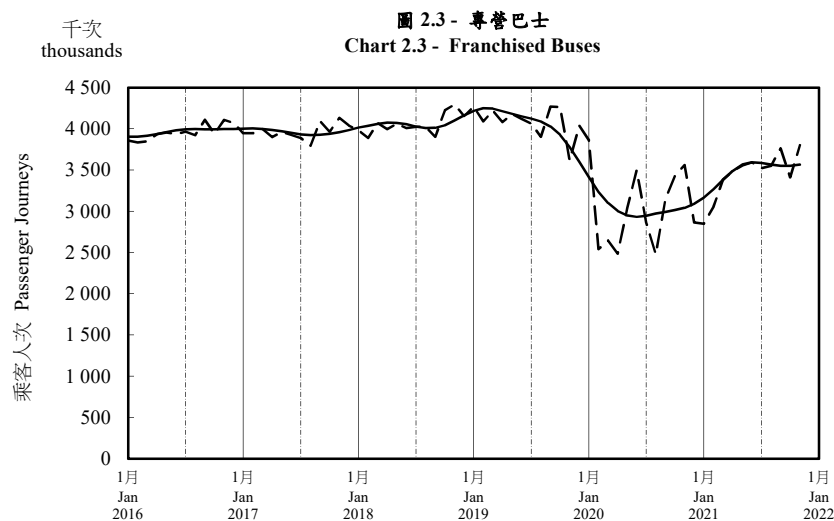

按月劃分的平均每日乘客人次趨勢 Trend of Average Daily Passenger Journeys by Month

2021/11

註：(1) 包括港鐵線路、機場快線及輕鐵。
Note: (1) Including MTR Lines, Airport Express Line and Light Rail.

--- 平均每日 Average Daily
—— 趨勢 Trend

趨勢：以「X-12自迴歸-求和-移動平均」方法估算
Trend : Estimated by X-12 ARIMA Method