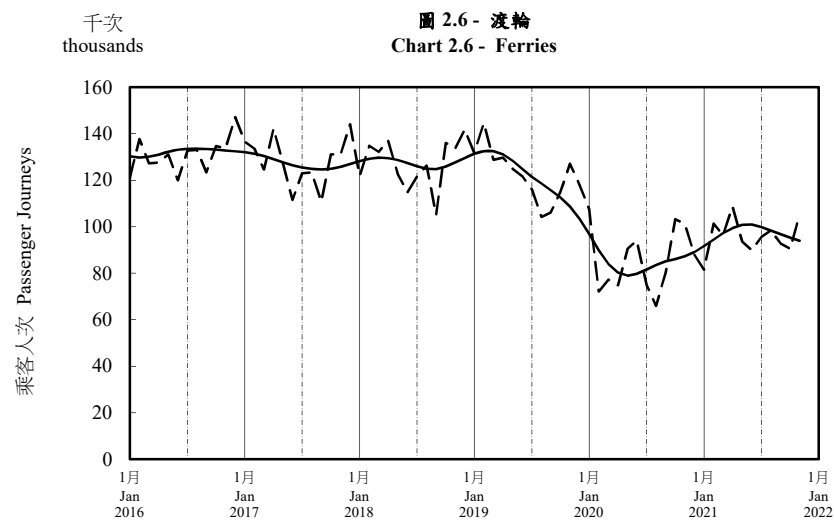

按月劃分的平均每日乘客人次趨勢 Trend of Average Daily Passenger Journeys by Month

2021/11

註：(1) 包括港鐵線路、機場快線及輕鐵。
Note: (1) Including MTR Lines, Airport Express Line and Light Rail.

--- 平均每日 Average Daily
—— 趨勢 Trend

趨勢：以「X-12自迴歸-求和-移動平均」方法估算
Trend : Estimated by X-12 ARIMA Method