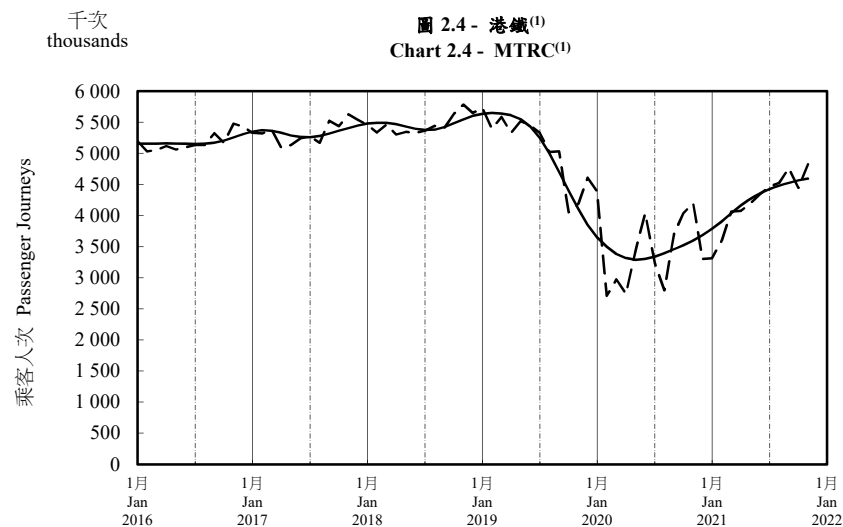

按月劃分的平均每日乘客人次趨勢 Trend of Average Daily Passenger Journeys by Month

2021/11

註：(1) 包括港鐵線路、機場快線及輕鐵。
Note: (1) Including MTR Lines, Airport Express Line and Light Rail.

--- 平均每日 Average Daily
—— 趨勢 Trend

趨勢：以「X-12自迴歸-求和-移動平均」方法估算
Trend : Estimated by X-12 ARIMA Method