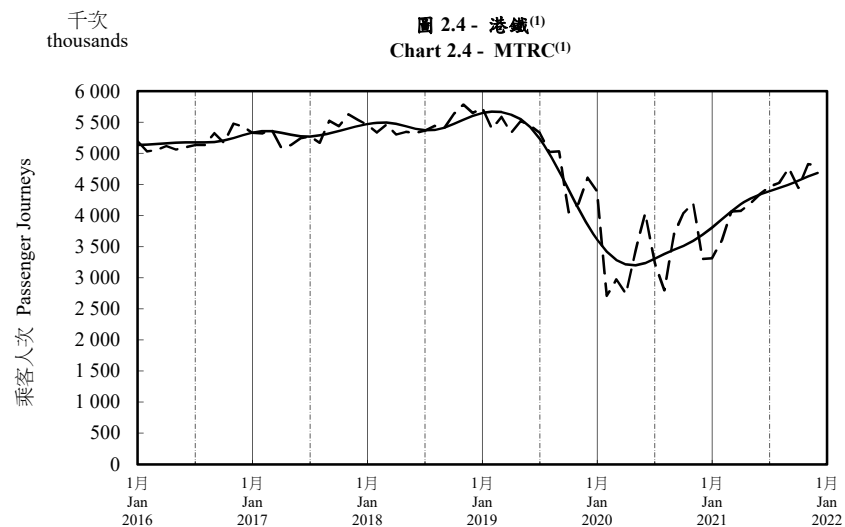

按月劃分的平均每日乘客人次趨勢 Trend of Average Daily Passenger Journeys by Month

2021/12

註：(1) 包括港鐵線路、機場快線及輕鐵。
Note: (1) Including MTR Lines, Airport Express Line and Light Rail.

--- 平均每日 Average Daily
—— 趨勢 Trend

趨勢：以「X-12自迴歸-求和-移動平均」方法估算
Trend: Estimated by X-12 ARIMA Method