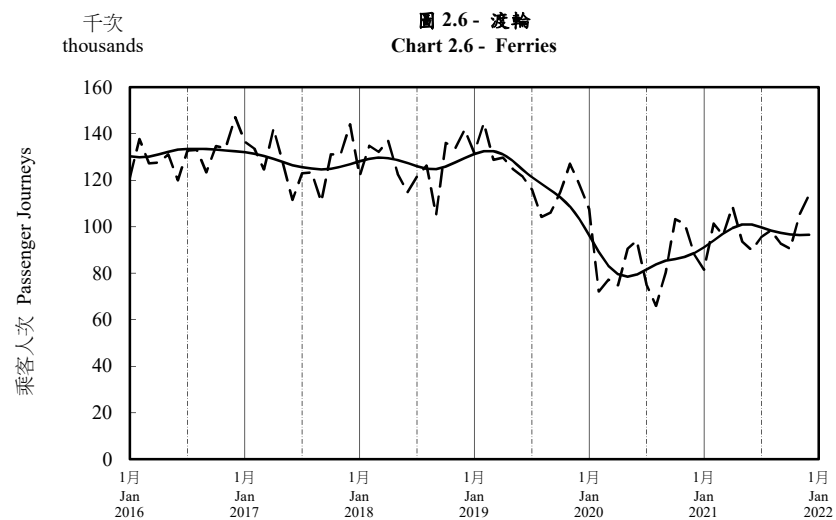

按月劃分的平均每日乘客人次趨勢 Trend of Average Daily Passenger Journeys by Month

2021/12

註：(1) 包括港鐵線路、機場快線及輕鐵。
Note: (1) Including MTR Lines, Airport Express Line and Light Rail.

--- 平均每日 Average Daily
—— 趨勢 Trend

趨勢：以「X-12自迴歸-求和-移動平均」方法估算
Trend: Estimated by X-12 ARIMA Method