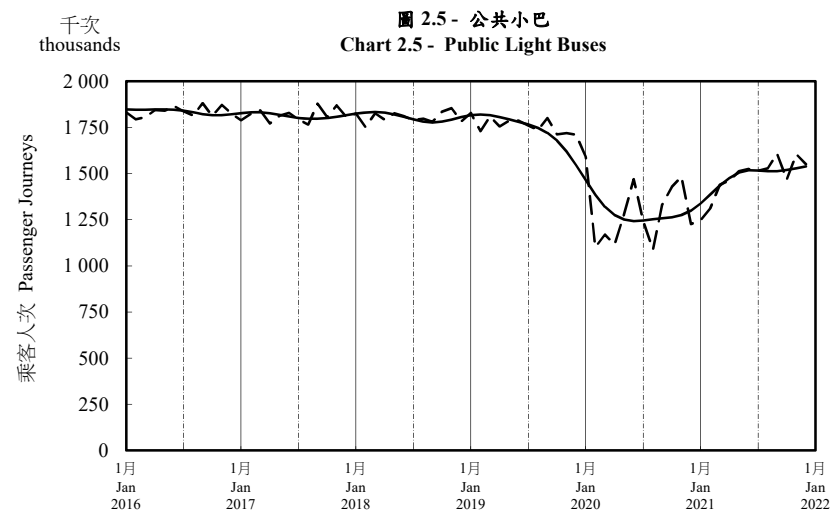

按月劃分的平均每日乘客人次趨勢 Trend of Average Daily Passenger Journeys by Month

2021/12

註：(1) 包括港鐵線路、機場快線及輕鐵。
Note: (1) Including MTR Lines, Airport Express Line and Light Rail.

--- 平均每日 Average Daily
—— 趨勢 Trend

趨勢：以「X-12自迴歸-求和-移動平均」方法估算
Trend: Estimated by X-12 ARIMA Method