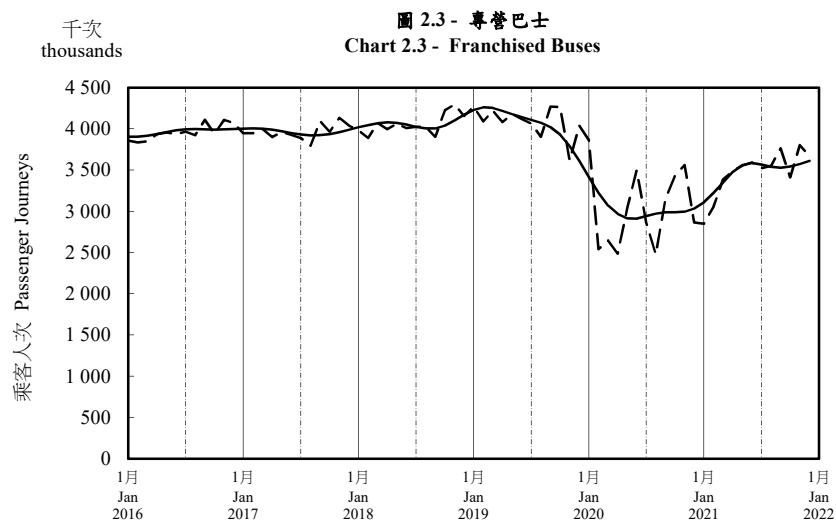

按月劃分的平均每日乘客人次趨勢 Trend of Average Daily Passenger Journeys by Month

2021/12

註：(1) 包括港鐵線路、機場快線及輕鐵。
Note: (1) Including MTR Lines, Airport Express Line and Light Rail.

--- 平均每日 Average Daily
—— 趨勢 Trend

趨勢：以「X-12自迴歸-求和-移動平均」方法估算
Trend: Estimated by X-12 ARIMA Method