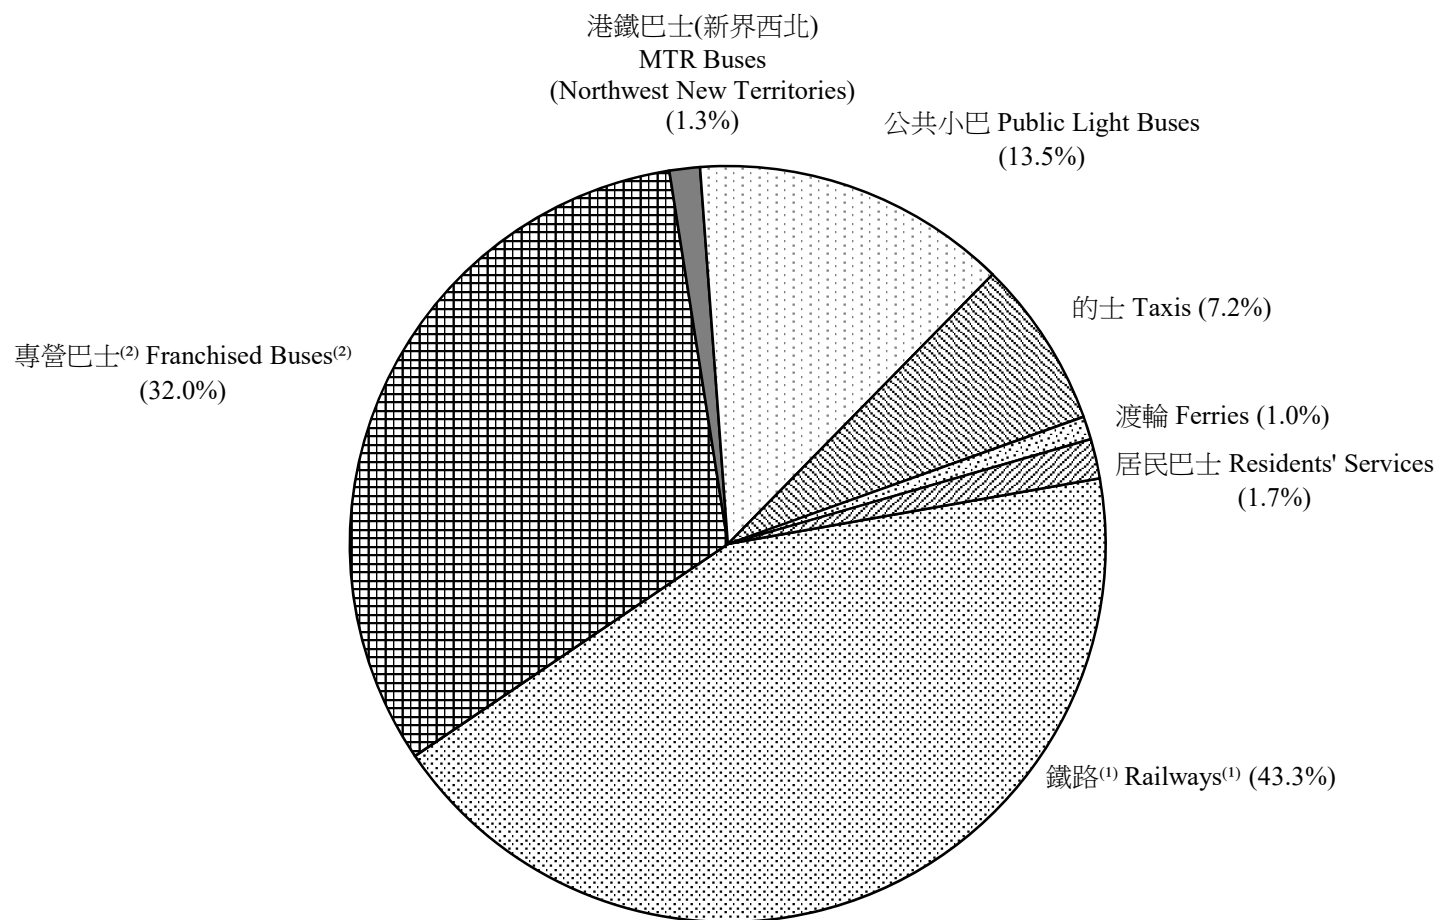

圖 2.7 - 按公共交通分類的平均每日乘客人次分佈 (二零二一年十二月)
Chart 2.7 - Distribution of Average Daily Public Transport Passenger Journeys by Mode (December 2021)

2021/12

註：(1) 鐵路包括港鐵線路、機場快線、輕鐵及香港電車。

(2) 專營巴士包括九巴、城巴、新巴、龍運及新大嶼山巴士。

Notes : (1) Railways include MTR Lines, Airport Express Line, Light Rail and HK Tramways.

(2) Franchised Buses include KMB, Citybus, NWFB, LWB and NLB.