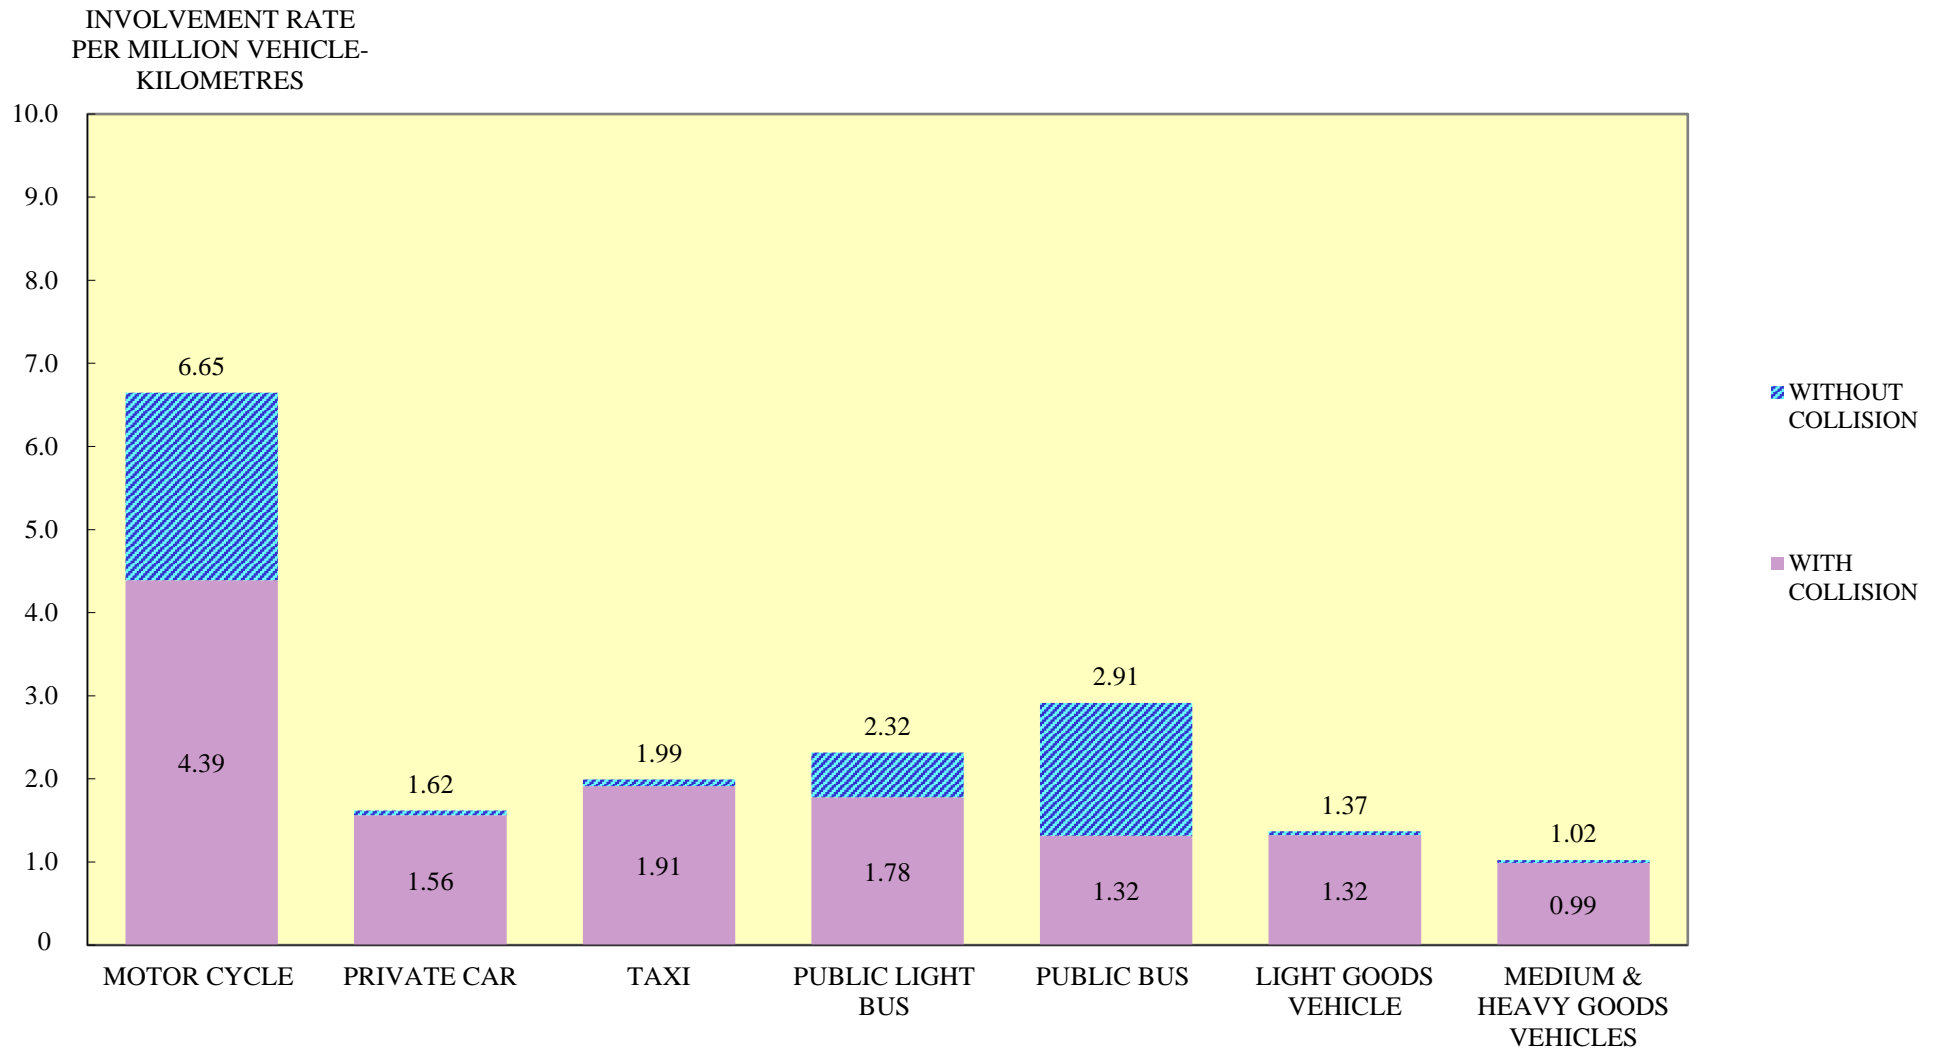

FIGURE B11 - VEHICLE INVOLVEMENT RATES[^] BY CLASS OF VEHICLE 2021

[^] Involvement rate per million vehicle-kilometres refers to the number of vehicles involved in accidents of a particular vehicle collision type per one million vehicle-kilometres travelled by vehicles of the same vehicle class.