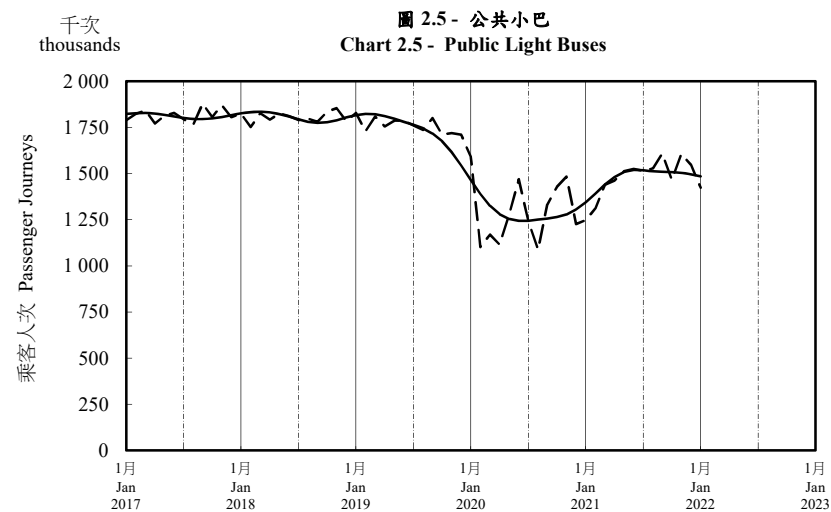

按月劃分的平均每日乘客人次趨勢 Trend of Average Daily Passenger Journeys by Month

2022/01

註：(1) 包括港鐵線路、機場快線及輕鐵。
Note: (1) Including MTR Lines, Airport Express Line and Light Rail.

--- 平均每日 Average Daily
—— 趨勢 Trend

趨勢：以「X-12自迴歸-求和-移動平均」方法估算
Trend: Estimated by X-12 ARIMA Method