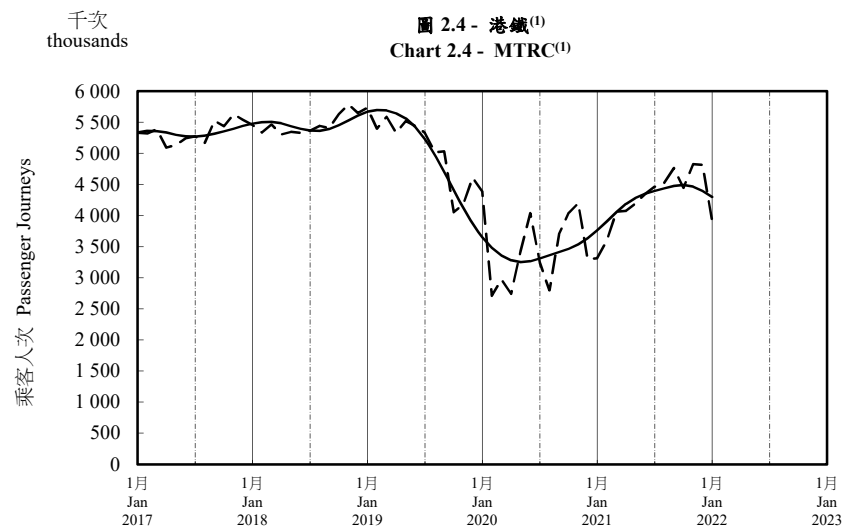

按月劃分的平均每日乘客人次趨勢 Trend of Average Daily Passenger Journeys by Month

2022/01

註：(1) 包括港鐵線路、機場快線及輕鐵。
Note: (1) Including MTR Lines, Airport Express Line and Light Rail.

--- 平均每日 Average Daily
—— 趨勢 Trend

趨勢：以「X-12自迴歸-求和-移動平均」方法估算
Trend: Estimated by X-12 ARIMA Method