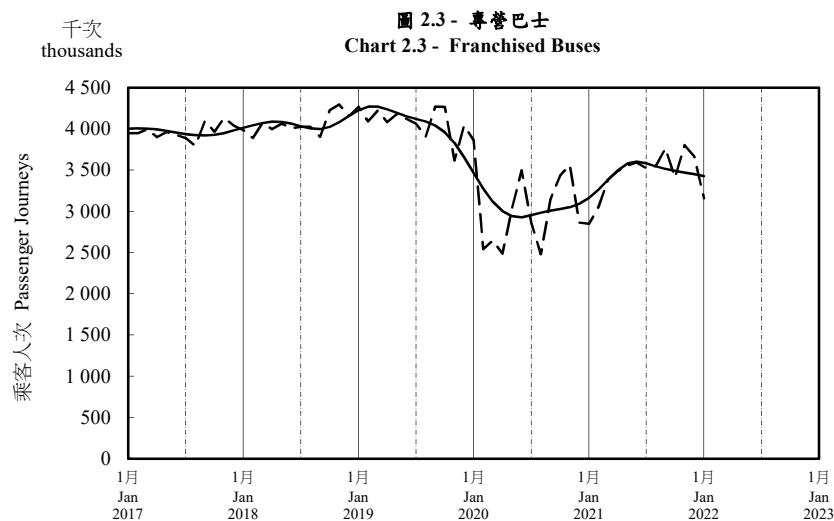

按月劃分的平均每日乘客人次趨勢 Trend of Average Daily Passenger Journeys by Month

2022/01

註：(1) 包括港鐵線路、機場快線及輕鐵。
Note: (1) Including MTR Lines, Airport Express Line and Light Rail.

--- 平均每日 Average Daily
—— 趨勢 Trend

趨勢：以「X-12自迴歸-求和-移動平均」方法估算
Trend: Estimated by X-12 ARIMA Method