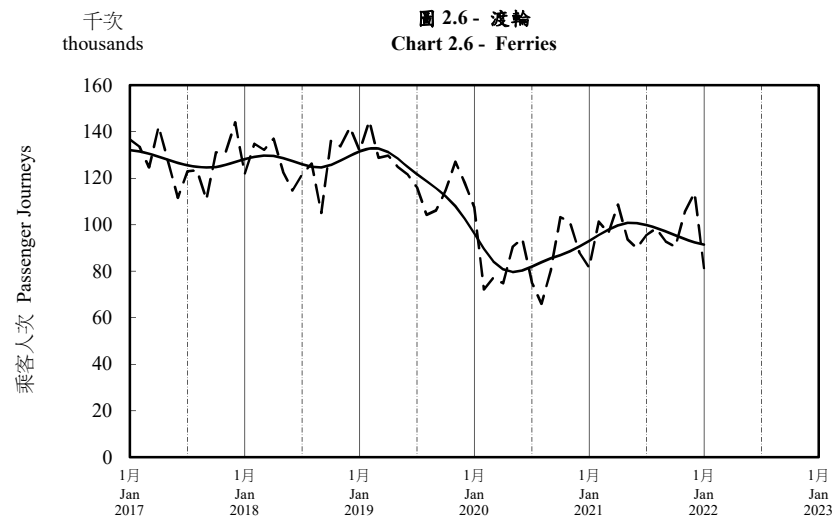

按月劃分的平均每日乘客人次趨勢 Trend of Average Daily Passenger Journeys by Month

2022/01

註：(1) 包括港鐵線路、機場快線及輕鐵。
Note: (1) Including MTR Lines, Airport Express Line and Light Rail.

--- 平均每日 Average Daily
—— 趨勢 Trend

趨勢：以「X-12自迴歸-求和-移動平均」方法估算
Trend: Estimated by X-12 ARIMA Method