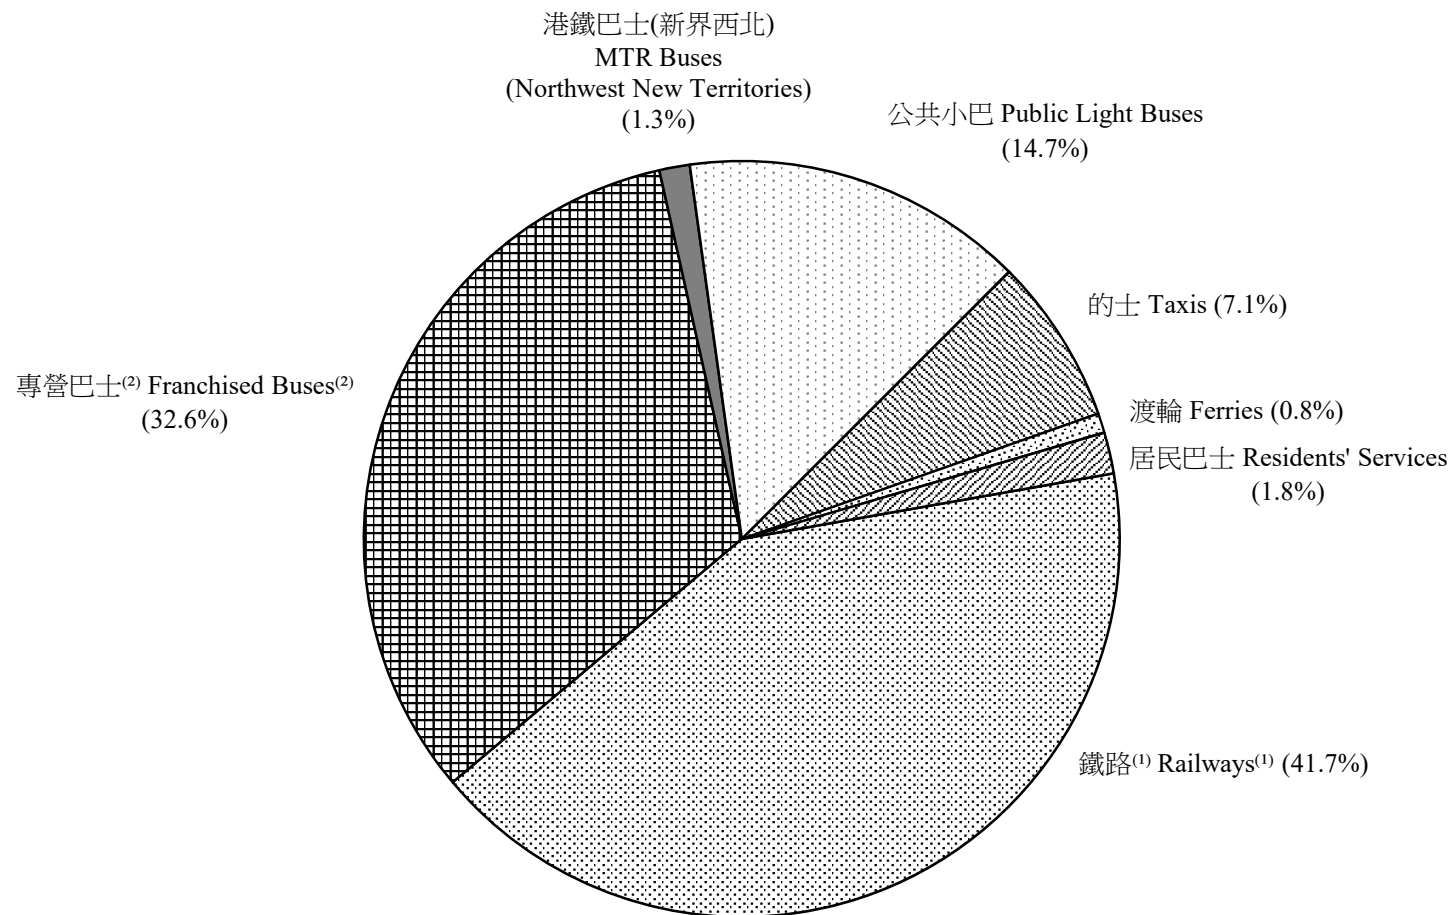

圖 2.7 - 按公共交通分類的平均每日乘客人次分佈 (二零二二年一月)
 Chart 2.7 - Distribution of Average Daily Public Transport Passenger Journeys by Mode (January 2022)

2022/01

註：(1) 鐵路包括港鐵線路、機場快線、輕鐵及香港電車。

(2) 專營巴士包括九巴、城巴、新巴、龍運及新大嶼山巴士。

Notes : (1) Railways include MTR Lines, Airport Express Line, Light Rail and HK Tramways.

(2) Franchised Buses include KMB, Citybus, NWFB, LWB and NLB.