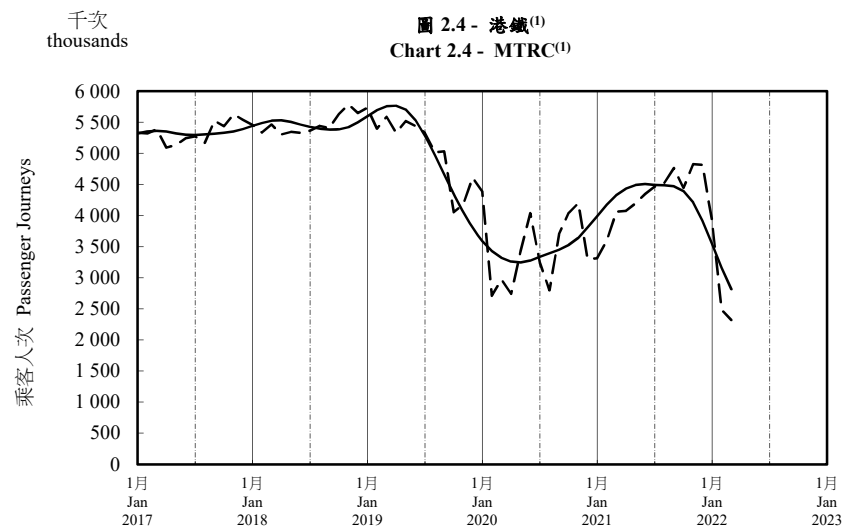

按月劃分的平均每日乘客人次趨勢 Trend of Average Daily Passenger Journeys by Month

2022/03

註：(1) 包括港鐵線路、機場快線及輕鐵。
Note: (1) Including MTR Lines, Airport Express Line and Light Rail.

--- 平均每日 Average Daily
—— 趨勢 Trend

趨勢：以「X-12自迴歸-求和-移動平均」方法估算
Trend : Estimated by X-12 ARIMA Method