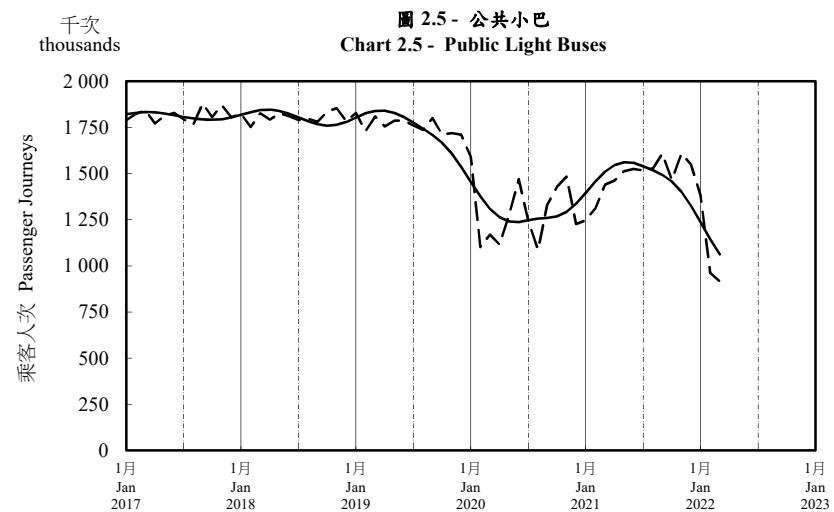

按月劃分的平均每日乘客人次趨勢 Trend of Average Daily Passenger Journeys by Month

2022/03

註：(1) 包括港鐵線路、機場快線及輕鐵。
Note: (1) Including MTR Lines, Airport Express Line and Light Rail.

--- 平均每日 Average Daily
—— 趨勢 Trend

趨勢：以「X-12自迴歸-求和-移動平均」方法估算
Trend : Estimated by X-12 ARIMA Method