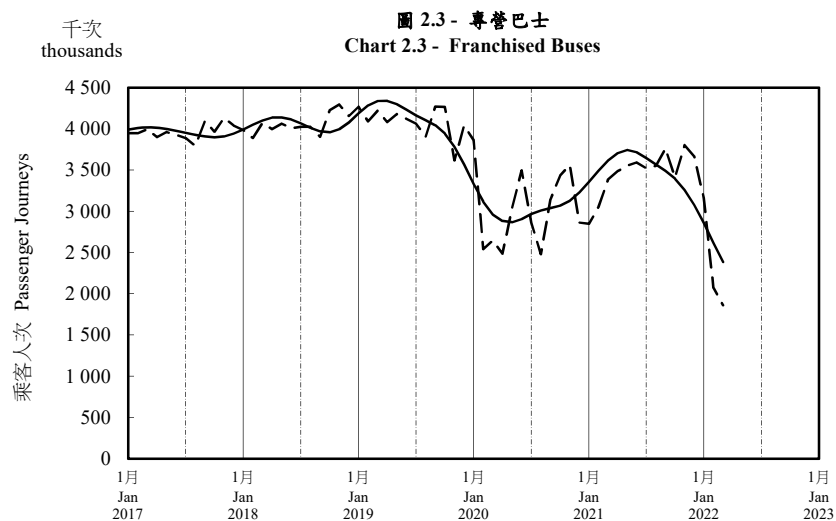

按月劃分的平均每日乘客人次趨勢 Trend of Average Daily Passenger Journeys by Month

2022/03

註：(1) 包括港鐵線路、機場快線及輕鐵。
Note: (1) Including MTR Lines, Airport Express Line and Light Rail.

--- 平均每日 Average Daily
—— 趨勢 Trend

趨勢：以「X-12自迴歸-求和-移動平均」方法估算
Trend : Estimated by X-12 ARIMA Method