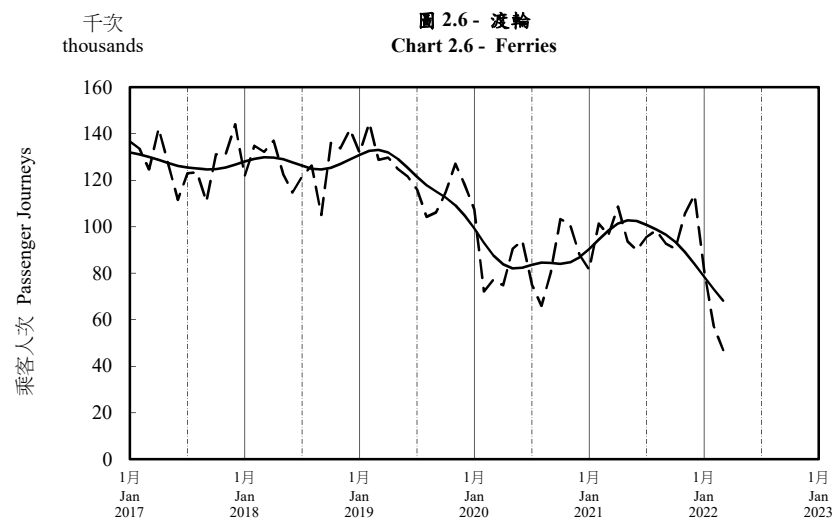

按月劃分的平均每日乘客人次趨勢 Trend of Average Daily Passenger Journeys by Month

2022/03

註：(1) 包括港鐵線路、機場快線及輕鐵。
Note: (1) Including MTR Lines, Airport Express Line and Light Rail.

--- 平均每日 Average Daily
—— 趨勢 Trend

趨勢：以「X-12自迴歸-求和-移動平均」方法估算
Trend : Estimated by X-12 ARIMA Method