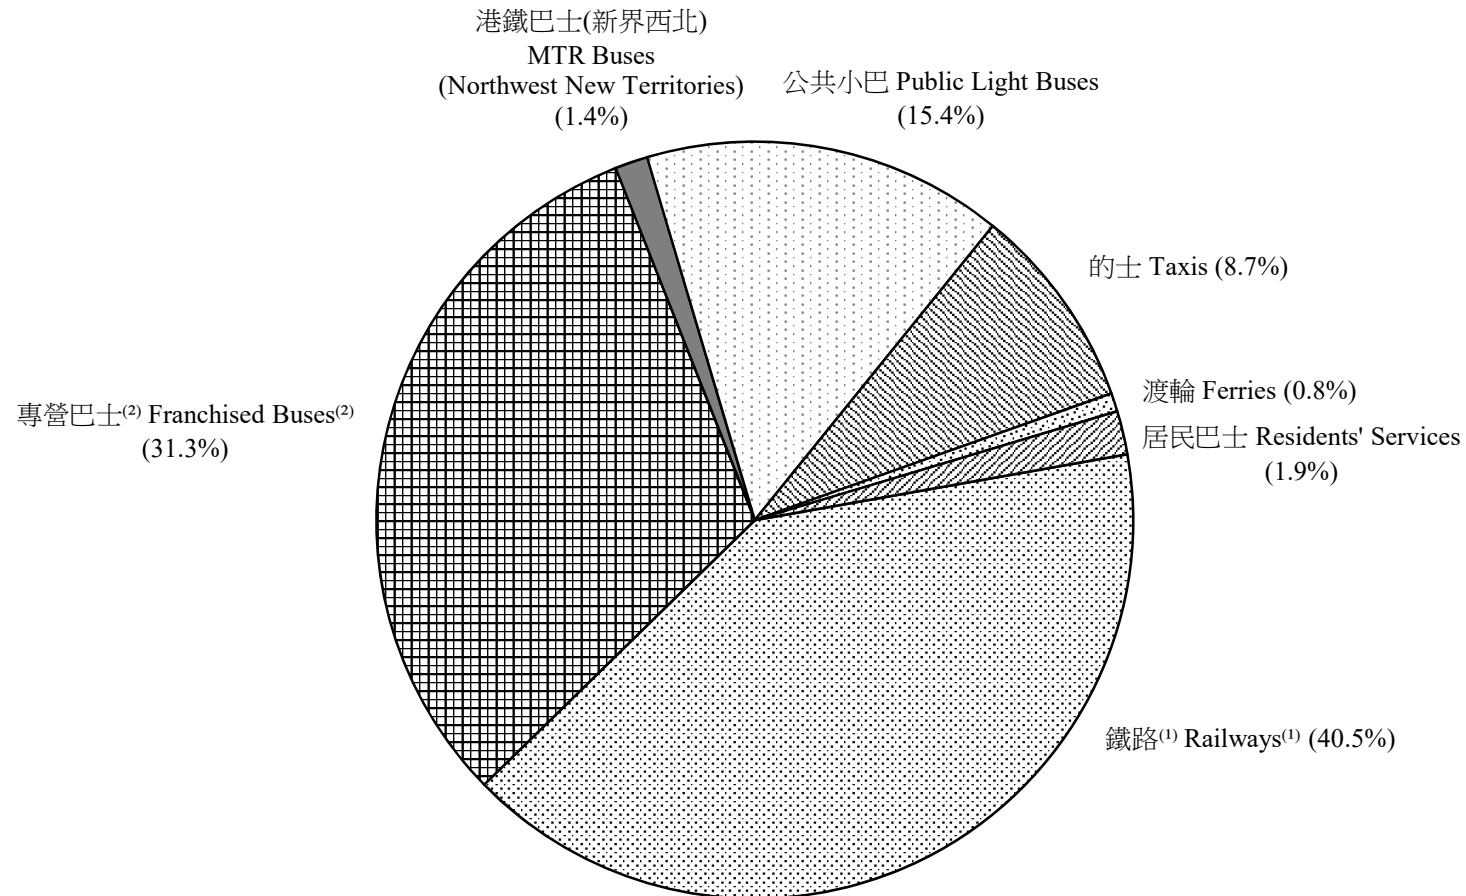

圖 2.7 - 按公共交通分類的平均每日乘客人次分佈 (二零二二年三月)
Chart 2.7 - Distribution of Average Daily Public Transport Passenger Journeys by Mode (March 2022)

2022/03

註：(1) 鐵路包括港鐵線路、機場快線、輕鐵及香港電車。

(2) 專營巴士包括九巴、城巴、新巴、龍運及新大嶼山巴士。

Notes : (1) Railways include MTR Lines, Airport Express Line, Light Rail and HK Tramways.

(2) Franchised Buses include KMB, Citybus, NWFB, LWB and NLB.