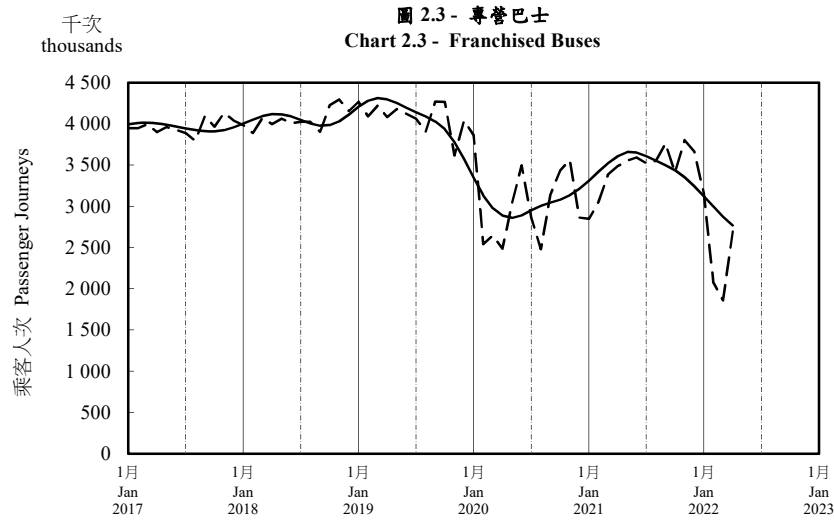

按月劃分的平均每日乘客人次趨勢 Trend of Average Daily Passenger Journeys by Month

2022/04

註：(1) 包括港鐵線路、機場快線及輕鐵。
Note: (1) Including MTR Lines, Airport Express Line and Light Rail.

--- 平均每日 Average Daily
—— 趨勢 Trend

趨勢：以「X-12自迴歸-求和-移動平均」方法估算
Trend : Estimated by X-12 ARIMA Method