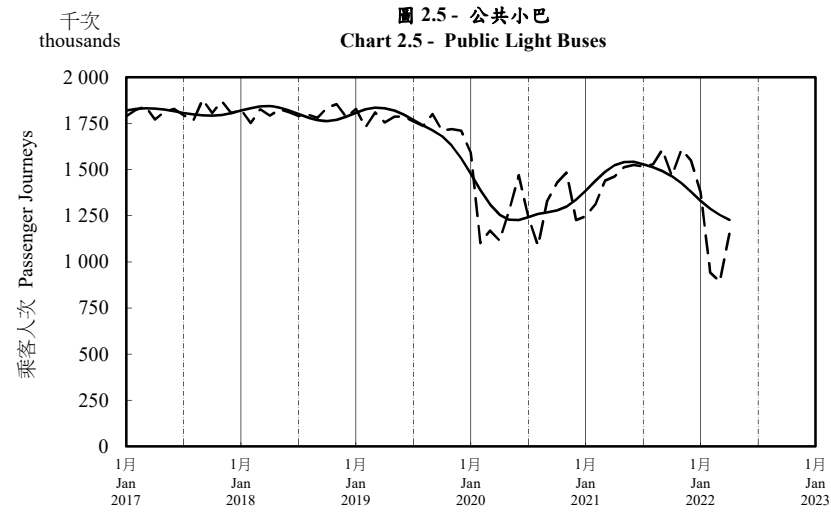

按月劃分的平均每日乘客人次趨勢 Trend of Average Daily Passenger Journeys by Month

2022/04

註：(1) 包括港鐵線路、機場快線及輕鐵。
Note: (1) Including MTR Lines, Airport Express Line and Light Rail.

--- 平均每日 Average Daily
—— 趨勢 Trend

趨勢：以「X-12自迴歸-求和-移動平均」方法估算
Trend : Estimated by X-12 ARIMA Method