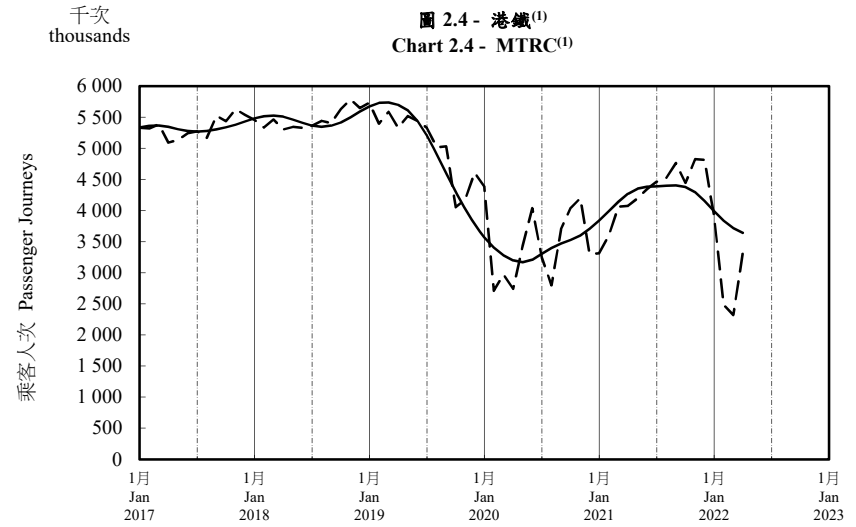

按月劃分的平均每日乘客人次趨勢 Trend of Average Daily Passenger Journeys by Month

2022/04

註：(1) 包括港鐵線路、機場快線及輕鐵。
Note: (1) Including MTR Lines, Airport Express Line and Light Rail.

--- 平均每日 Average Daily
—— 趨勢 Trend

趨勢：以「X-12自迴歸-求和-移動平均」方法估算
Trend : Estimated by X-12 ARIMA Method