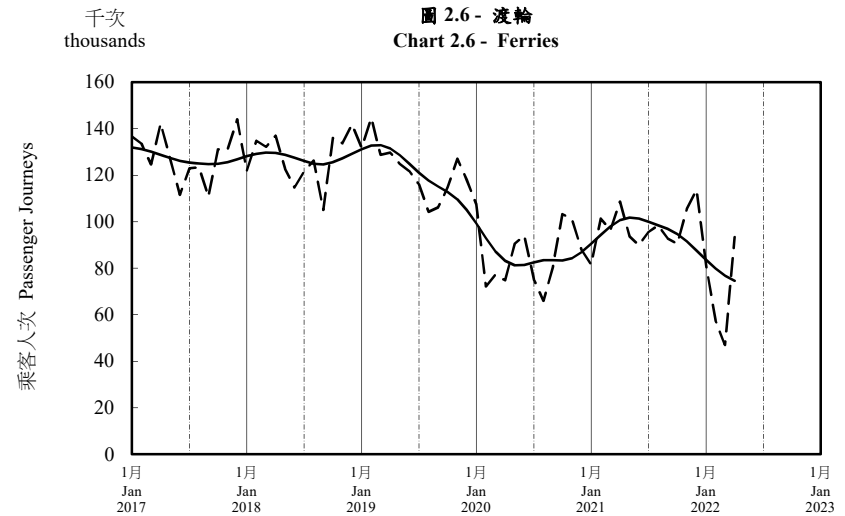

按月劃分的平均每日乘客人次趨勢 Trend of Average Daily Passenger Journeys by Month

2022/04

註：(1) 包括港鐵線路、機場快線及輕鐵。
Note: (1) Including MTR Lines, Airport Express Line and Light Rail.

--- 平均每日 Average Daily
—— 趨勢 Trend

趨勢：以「X-12自迴歸-求和-移動平均」方法估算
Trend : Estimated by X-12 ARIMA Method