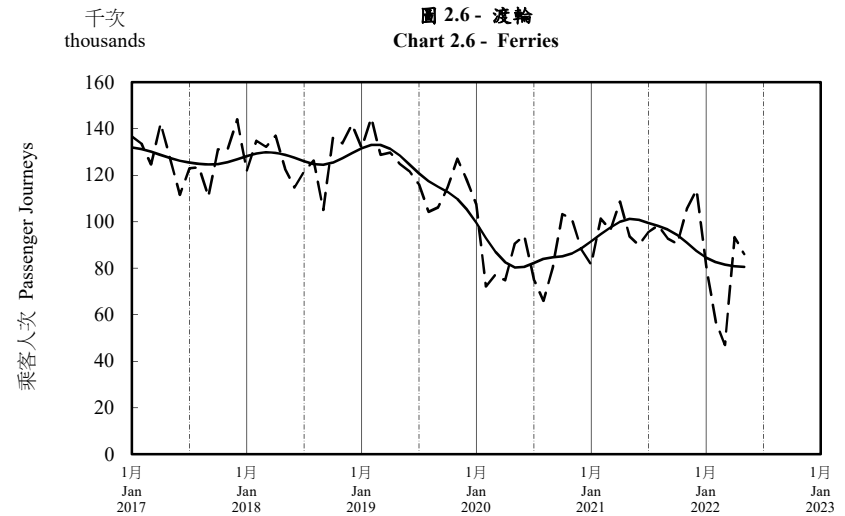

按月劃分的平均每日乘客人次趨勢 Trend of Average Daily Passenger Journeys by Month

2022/05

註：(1) 包括港鐵線路、機場快線及輕鐵。
Note: (1) Including MTR Lines, Airport Express Line and Light Rail.

--- 平均每日 Average Daily
—— 趨勢 Trend

趨勢：以「X-12自迴歸-求和-移動平均」方法估算
Trend: Estimated by X-12 ARIMA Method