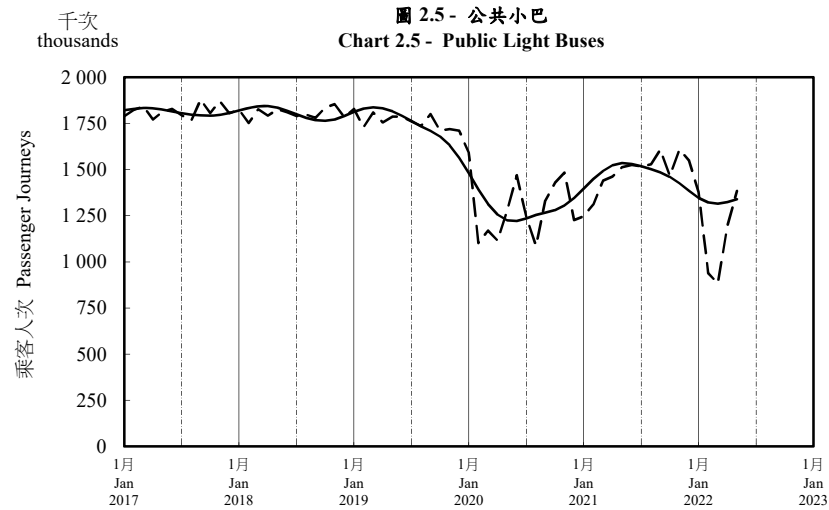

按月劃分的平均每日乘客人次趨勢 Trend of Average Daily Passenger Journeys by Month

2022/05

註：(1) 包括港鐵線路、機場快線及輕鐵。
Note: (1) Including MTR Lines, Airport Express Line and Light Rail.

--- 平均每日 Average Daily
—— 趨勢 Trend

趨勢：以「X-12自迴歸-求和-移動平均」方法估算
Trend: Estimated by X-12 ARIMA Method