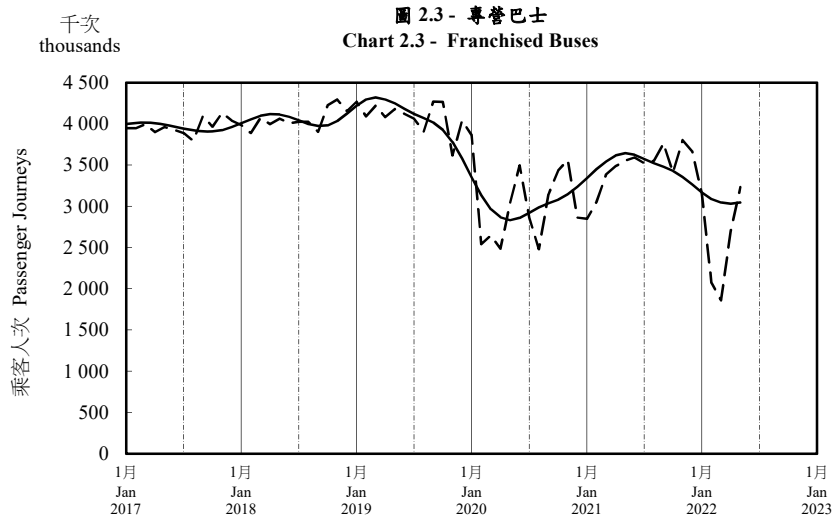

按月劃分的平均每日乘客人次趨勢 Trend of Average Daily Passenger Journeys by Month

2022/05

註：(1) 包括港鐵線路、機場快線及輕鐵。
Note: (1) Including MTR Lines, Airport Express Line and Light Rail.

--- 平均每日 Average Daily
—— 趨勢 Trend

趨勢：以「X-12自迴歸-求和-移動平均」方法估算
Trend: Estimated by X-12 ARIMA Method