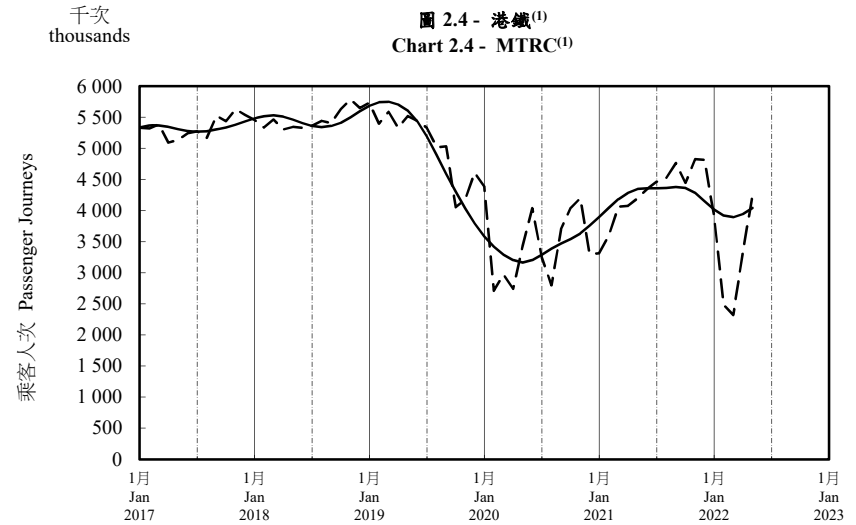

按月劃分的平均每日乘客人次趨勢 Trend of Average Daily Passenger Journeys by Month

2022/05

註：(1) 包括港鐵線路、機場快線及輕鐵。
Note: (1) Including MTR Lines, Airport Express Line and Light Rail.

--- 平均每日 Average Daily
—— 趨勢 Trend

趨勢：以「X-12自迴歸-求和-移動平均」方法估算
Trend: Estimated by X-12 ARIMA Method