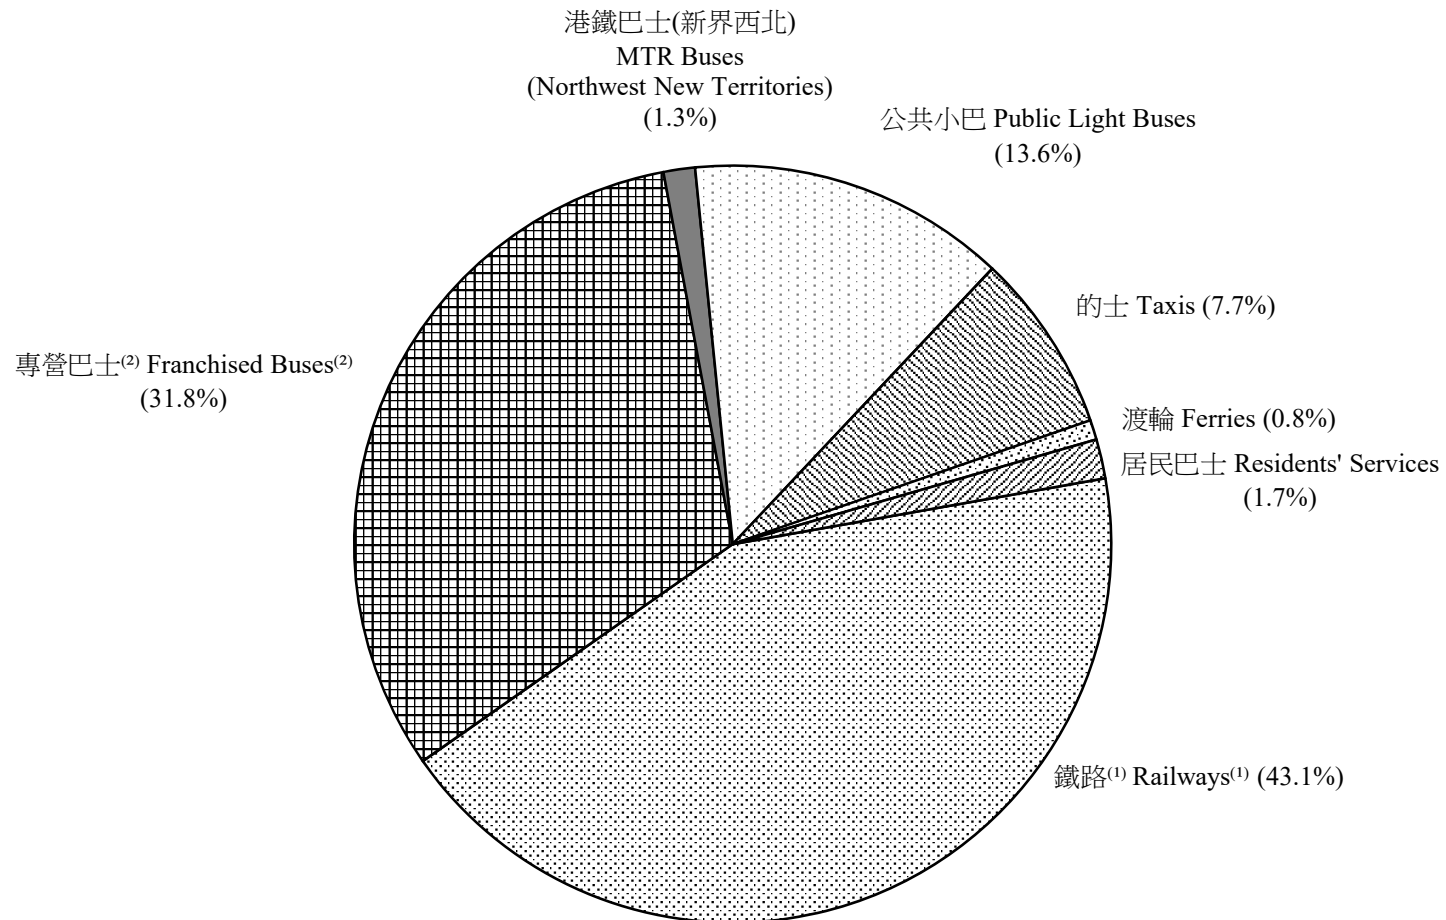

圖 2.7 - 按公共交通分類的平均每日乘客人次分佈 (二零二二年五月)
Chart 2.7 - Distribution of Average Daily Public Transport Passenger Journeys by Mode (May 2022)

2022/05

註：(1) 鐵路包括港鐵線路、機場快線、輕鐵及香港電車。

(2) 專營巴士包括九巴、城巴、新巴、龍運及新大嶼山巴士。

Notes : (1) Railways include MTR Lines, Airport Express Line, Light Rail and HK Tramways.

(2) Franchised Buses include KMB, Citybus, NWFB, LWB and NLB.