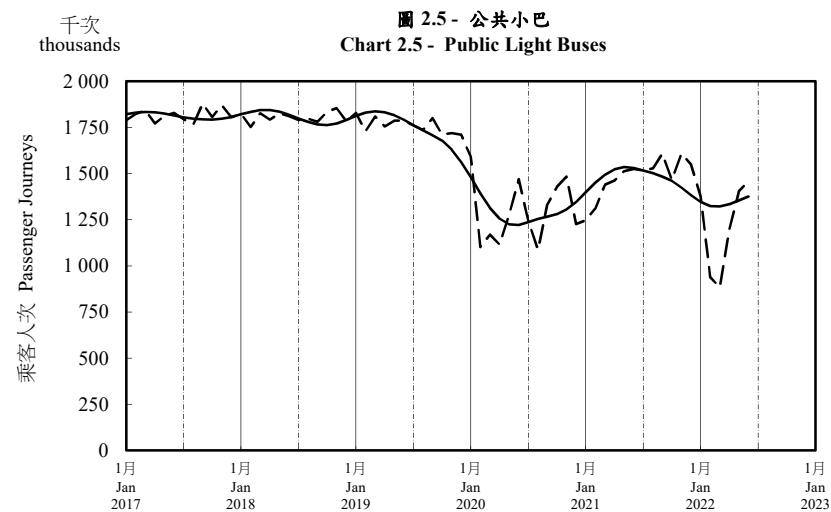

按月劃分的平均每日乘客人次趨勢 Trend of Average Daily Passenger Journeys by Month

2022/06

註：(1) 包括港鐵線路、機場快線及輕鐵。
Note: (1) Including MTR Lines, Airport Express Line and Light Rail.

--- 平均每日 Average Daily
—— 趨勢 Trend

趨勢：以「X-12自迴歸-求和-移動平均」方法估算
Trend : Estimated by X-12 ARIMA Method