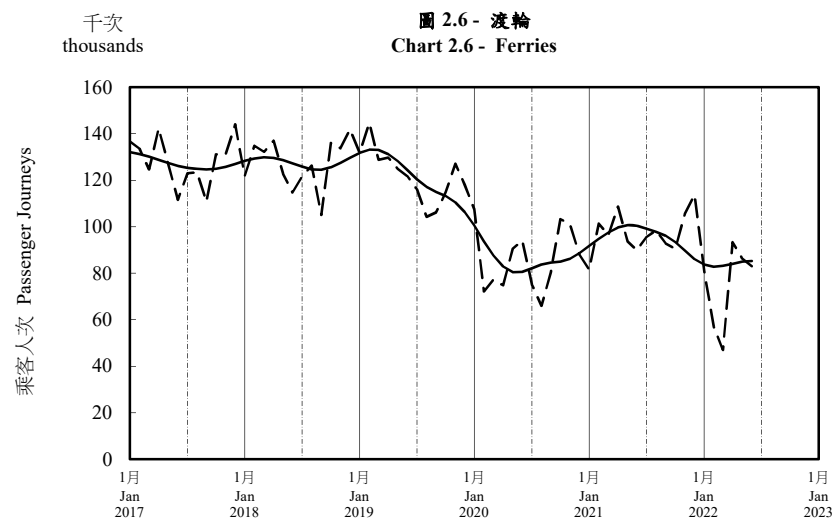

按月劃分的平均每日乘客人次趨勢 Trend of Average Daily Passenger Journeys by Month

2022/06

註：(1) 包括港鐵線路、機場快線及輕鐵。
Note: (1) Including MTR Lines, Airport Express Line and Light Rail.

--- 平均每日 Average Daily
—— 趨勢 Trend

趨勢：以「X-12自迴歸-求和-移動平均」方法估算
Trend : Estimated by X-12 ARIMA Method