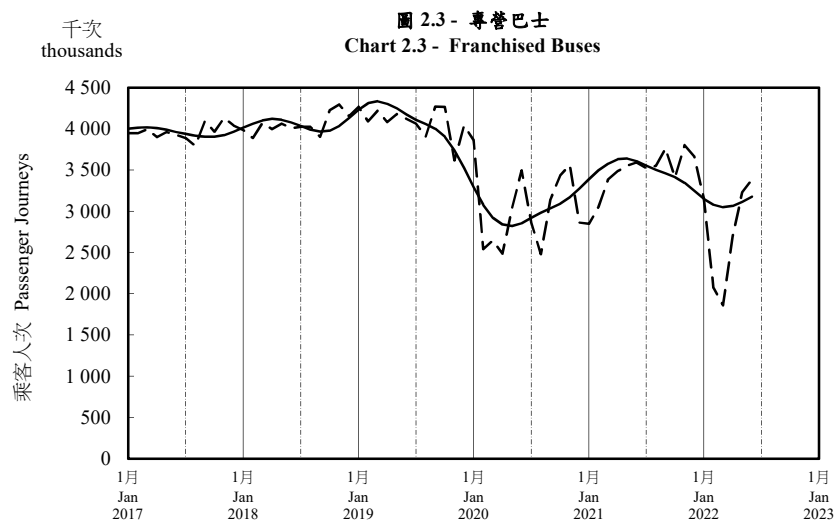

按月劃分的平均每日乘客人次趨勢 Trend of Average Daily Passenger Journeys by Month

2022/06

註：(1) 包括港鐵線路、機場快線及輕鐵。
Note: (1) Including MTR Lines, Airport Express Line and Light Rail.

--- 平均每日 Average Daily
—— 趨勢 Trend

趨勢：以「X-12自迴歸-求和-移動平均」方法估算
Trend : Estimated by X-12 ARIMA Method