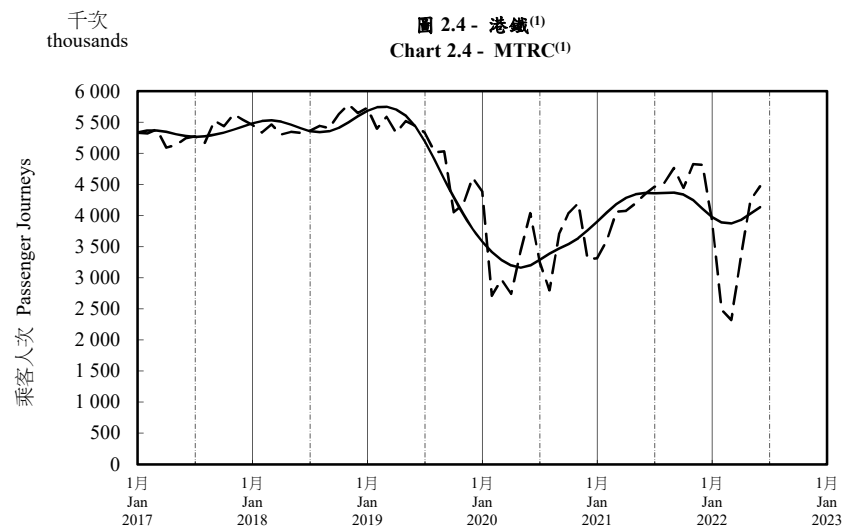

按月劃分的平均每日乘客人次趨勢 Trend of Average Daily Passenger Journeys by Month

2022/06

註：(1) 包括港鐵線路、機場快線及輕鐵。
Note: (1) Including MTR Lines, Airport Express Line and Light Rail.

--- 平均每日 Average Daily
—— 趨勢 Trend

趨勢：以「X-12自迴歸-求和-移動平均」方法估算
Trend : Estimated by X-12 ARIMA Method