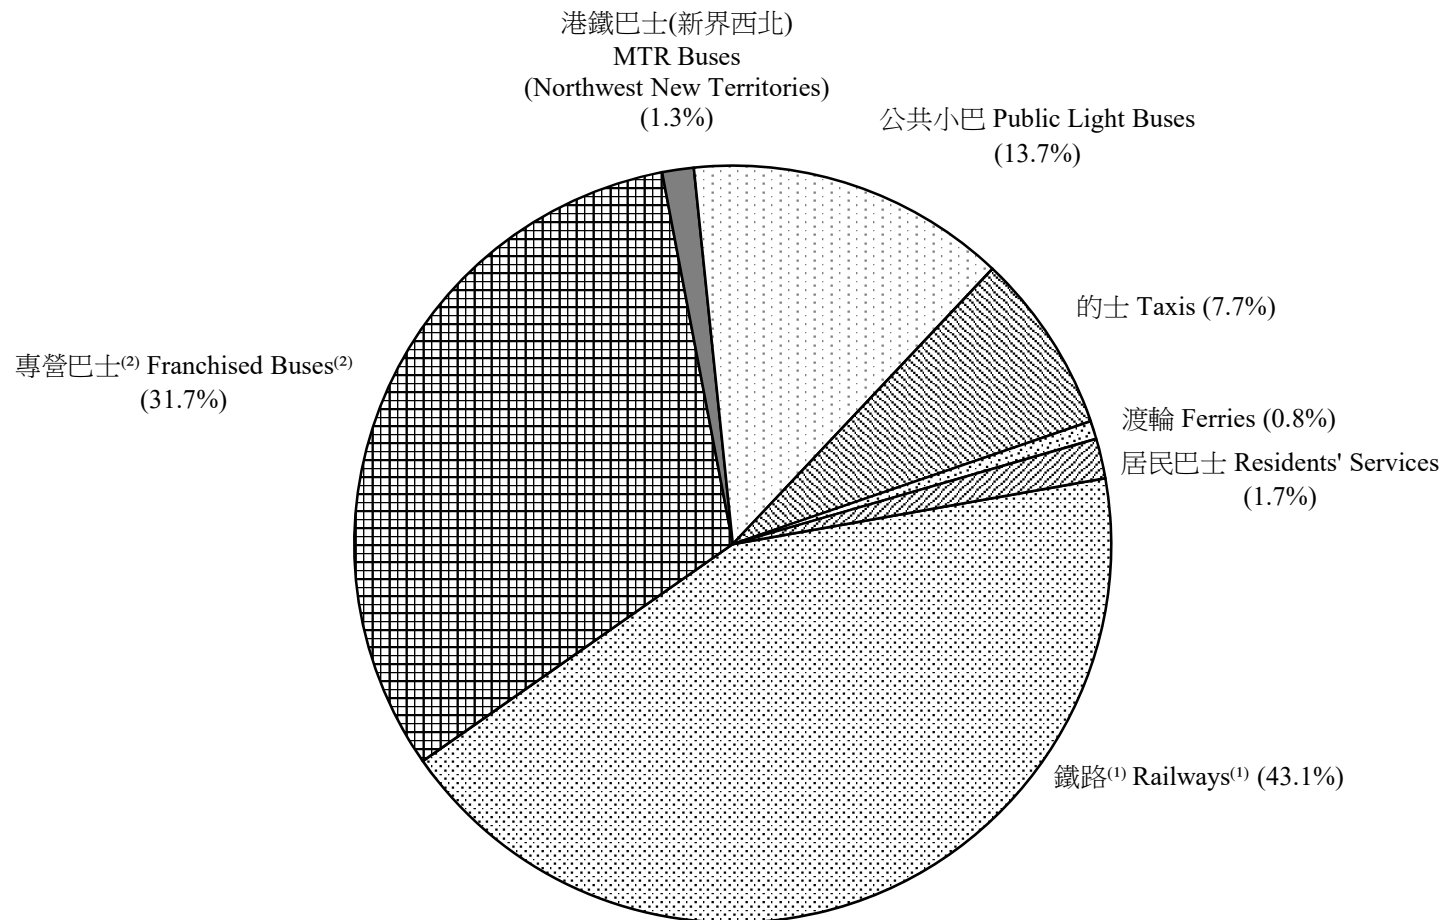

圖 2.7 - 按公共交通分類的平均每日乘客人次分佈 (二零二二年六月)
Chart 2.7 - Distribution of Average Daily Public Transport Passenger Journeys by Mode (June 2022)

2022/06

註：(1) 鐵路包括港鐵線路、機場快線、輕鐵及香港電車。

(2) 專營巴士包括九巴、城巴、新巴、龍運及新大嶼山巴士。

Notes : (1) Railways include MTR Lines, Airport Express Line, Light Rail and HK Tramways.

(2) Franchised Buses include KMB, Citybus, NWFB, LWB and NLB.