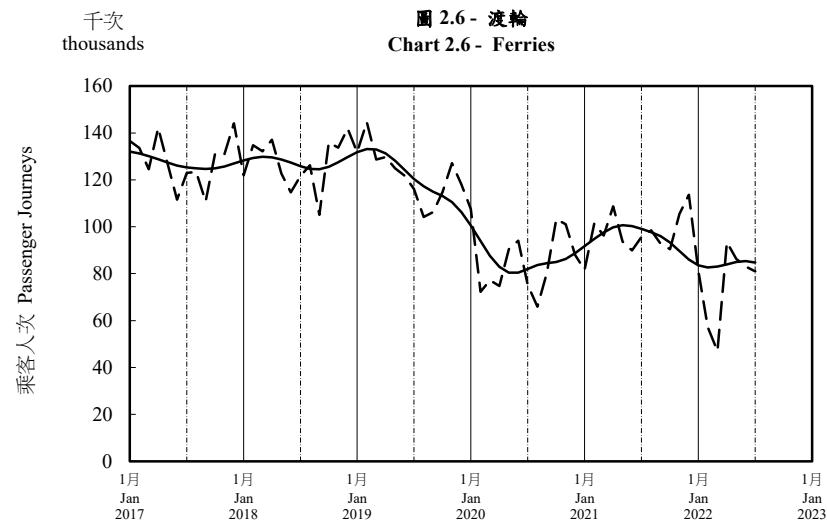

## 按月劃分的平均每日乘客人次趨勢 Trend of Average Daily Passenger Journeys by Month

2022/07

註：(1) 包括港鐵線路、機場快線及輕鐵。  
Note: (1) Including MTR Lines, Airport Express Line and Light Rail.

--- 平均每日 Average Daily  
—— 趨勢 Trend

趨勢：以「X-12自迴歸-求和-移動平均」方法估算  
Trend : Estimated by X-12 ARIMA Method