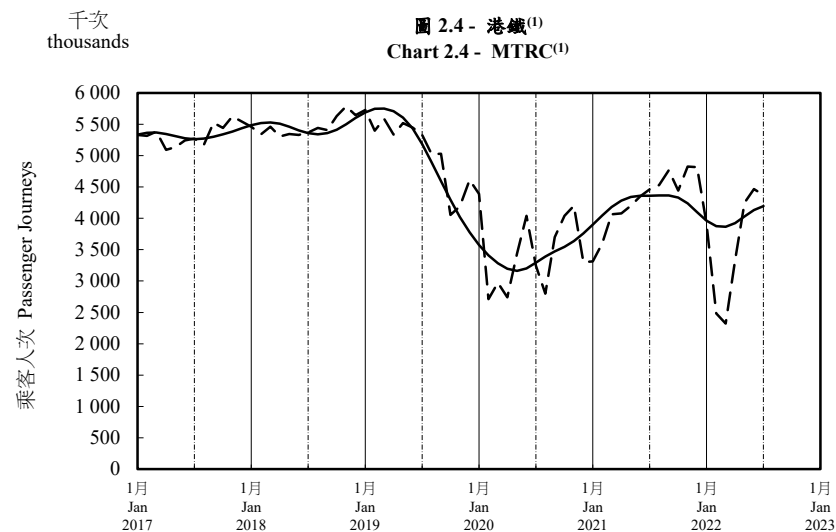

## 按月劃分的平均每日乘客人次趨勢 Trend of Average Daily Passenger Journeys by Month

2022/07

註：(1) 包括港鐵線路、機場快線及輕鐵。  
Note: (1) Including MTR Lines, Airport Express Line and Light Rail.

--- 平均每日 Average Daily  
—— 趨勢 Trend

趨勢：以「X-12自迴歸-求和-移動平均」方法估算  
Trend : Estimated by X-12 ARIMA Method