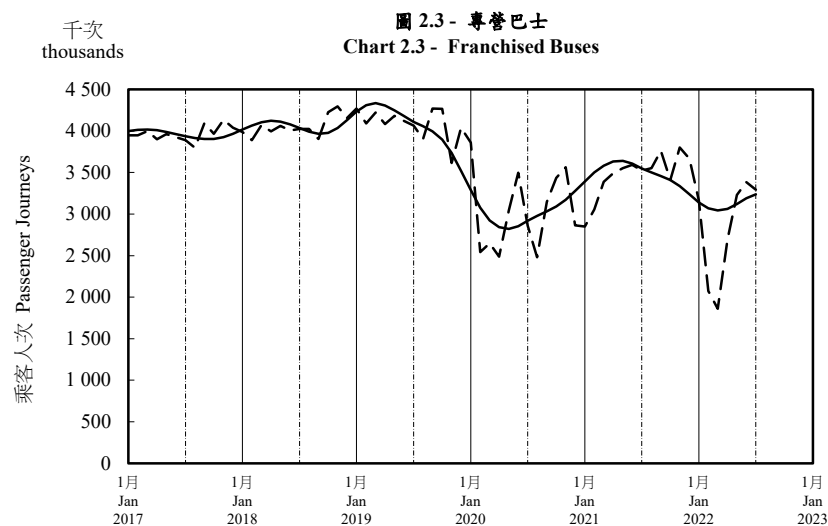

## 按月劃分的平均每日乘客人次趨勢 Trend of Average Daily Passenger Journeys by Month

2022/07

註：(1) 包括港鐵線路、機場快線及輕鐵。  
Note: (1) Including MTR Lines, Airport Express Line and Light Rail.

--- 平均每日 Average Daily  
—— 趨勢 Trend

趨勢：以「X-12自迴歸-求和-移動平均」方法估算  
Trend : Estimated by X-12 ARIMA Method