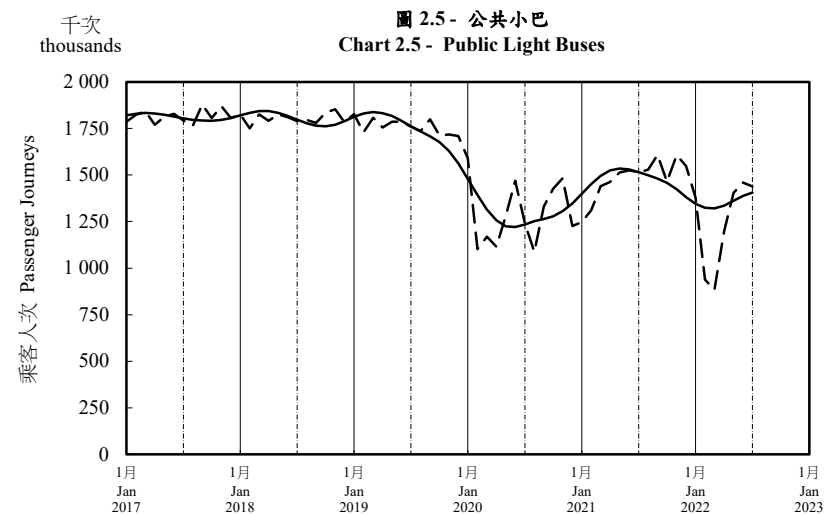

## 按月劃分的平均每日乘客人次趨勢 Trend of Average Daily Passenger Journeys by Month

2022/07

註：(1) 包括港鐵線路、機場快線及輕鐵。  
Note: (1) Including MTR Lines, Airport Express Line and Light Rail.

--- 平均每日 Average Daily  
—— 趨勢 Trend

趨勢：以「X-12自迴歸-求和-移動平均」方法估算  
Trend : Estimated by X-12 ARIMA Method