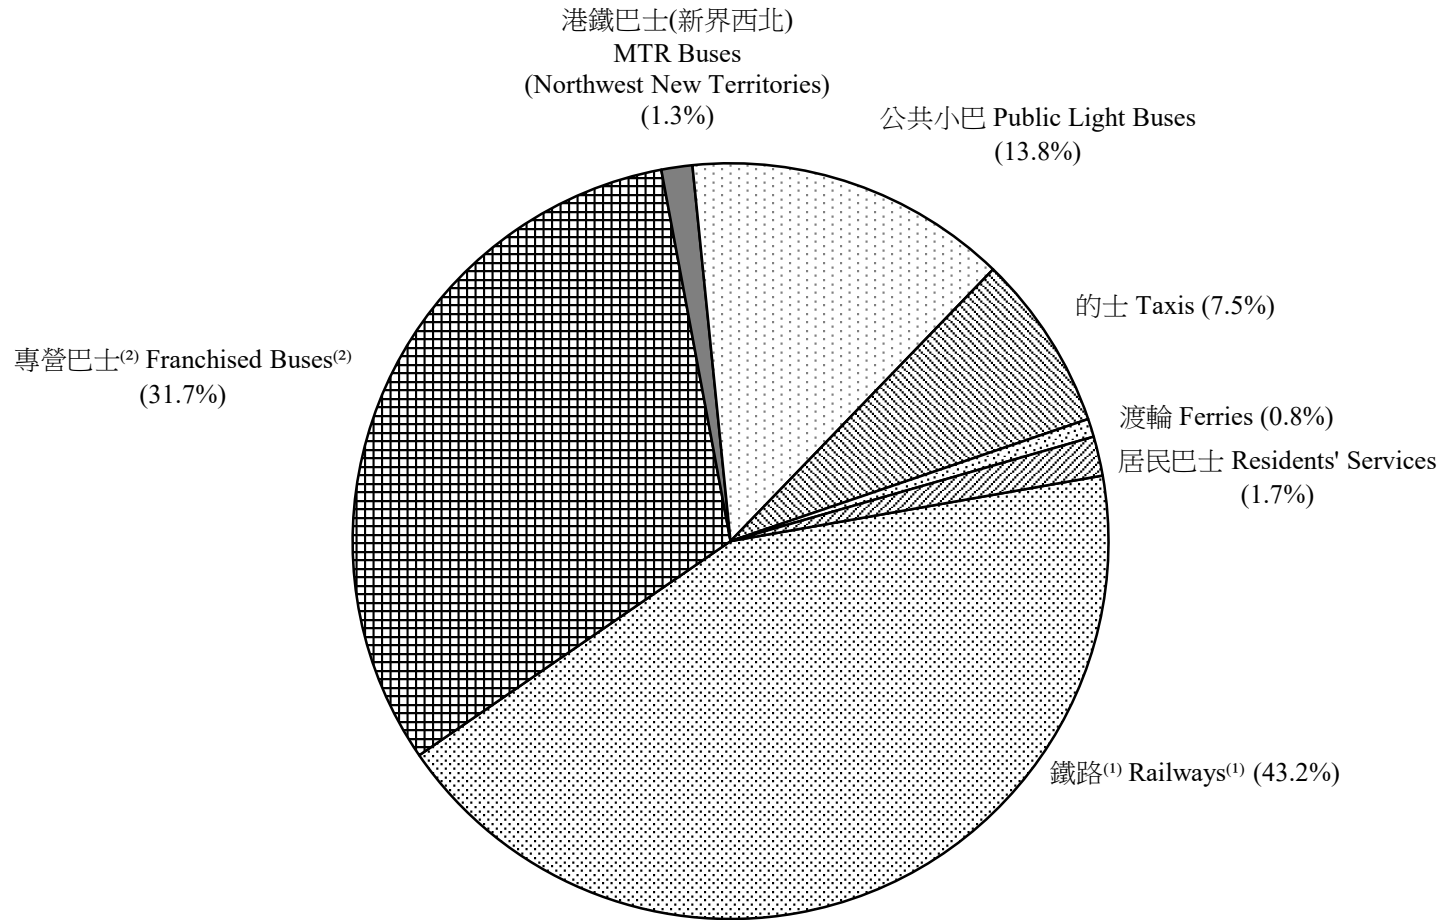

圖 2.7 - 按公共交通分類的平均每日乘客人次分佈 (二零二二年七月)
Chart 2.7 - Distribution of Average Daily Public Transport Passenger Journeys by Mode (July 2022)

2022/07

註：(1) 鐵路包括港鐵線路、機場快線、輕鐵及香港電車。

(2) 專營巴士包括九巴、城巴、新巴、龍運及新大嶼山巴士。

Notes : (1) Railways include MTR Lines, Airport Express Line, Light Rail and HK Tramways.

(2) Franchised Buses include KMB, Citybus, NWFB, LWB and NLB.