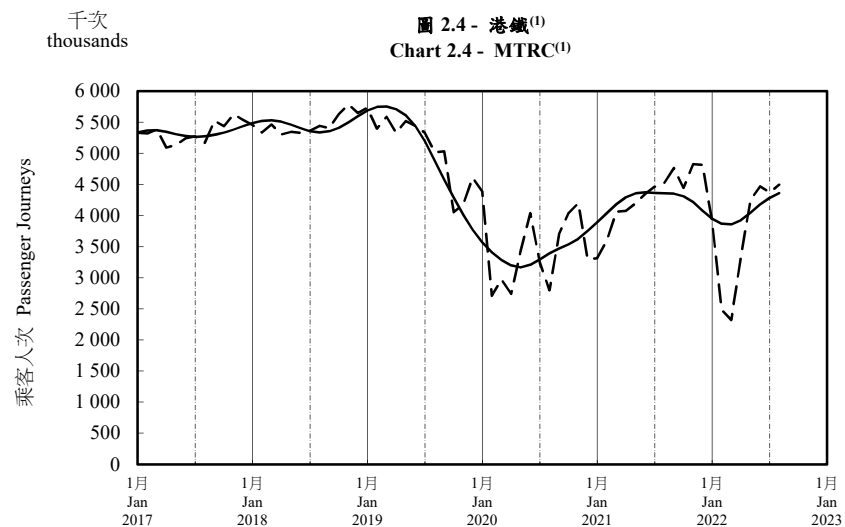

按月劃分的平均每日乘客人次趨勢 Trend of Average Daily Passenger Journeys by Month

2022/08

註：(1) 包括港鐵線路、機場快線及輕鐵。
Note: (1) Including MTR Lines, Airport Express Line and Light Rail.

--- 平均每日 Average Daily
—— 趨勢 Trend

趨勢：以「X-12自迴歸-求和-移動平均」方法估算
Trend : Estimated by X-12 ARIMA Method