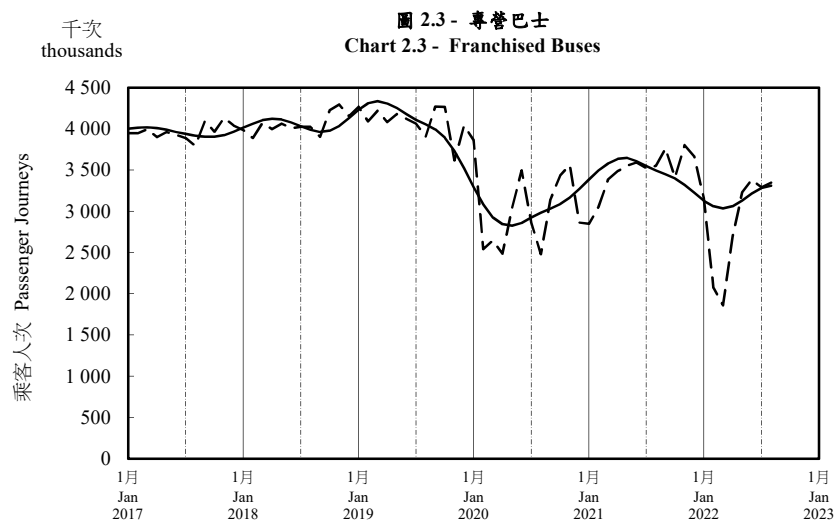

按月劃分的平均每日乘客人次趨勢 Trend of Average Daily Passenger Journeys by Month

2022/08

註：(1) 包括港鐵線路、機場快線及輕鐵。
Note: (1) Including MTR Lines, Airport Express Line and Light Rail.

--- 平均每日 Average Daily
—— 趨勢 Trend

趨勢：以「X-12自迴歸-求和-移動平均」方法估算
Trend : Estimated by X-12 ARIMA Method