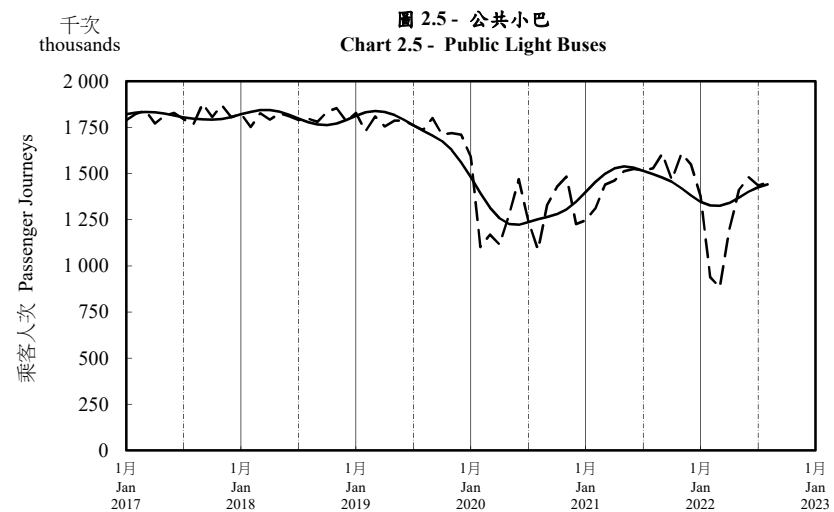

按月劃分的平均每日乘客人次趨勢 Trend of Average Daily Passenger Journeys by Month

2022/08

註：(1) 包括港鐵線路、機場快線及輕鐵。
Note: (1) Including MTR Lines, Airport Express Line and Light Rail.

--- 平均每日 Average Daily
—— 趨勢 Trend

趨勢：以「X-12自迴歸-求和-移動平均」方法估算
Trend : Estimated by X-12 ARIMA Method