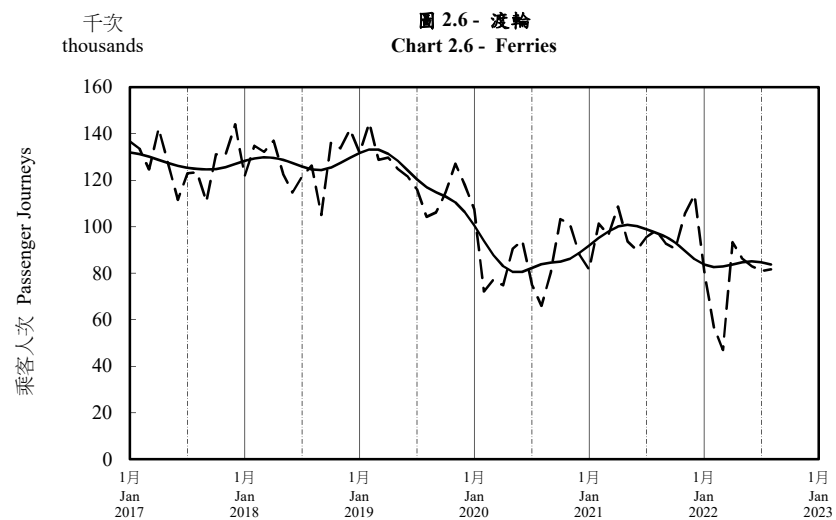

按月劃分的平均每日乘客人次趨勢 Trend of Average Daily Passenger Journeys by Month

2022/08

註：(1) 包括港鐵線路、機場快線及輕鐵。
Note: (1) Including MTR Lines, Airport Express Line and Light Rail.

--- 平均每日 Average Daily
—— 趨勢 Trend

趨勢：以「X-12自迴歸-求和-移動平均」方法估算
Trend : Estimated by X-12 ARIMA Method