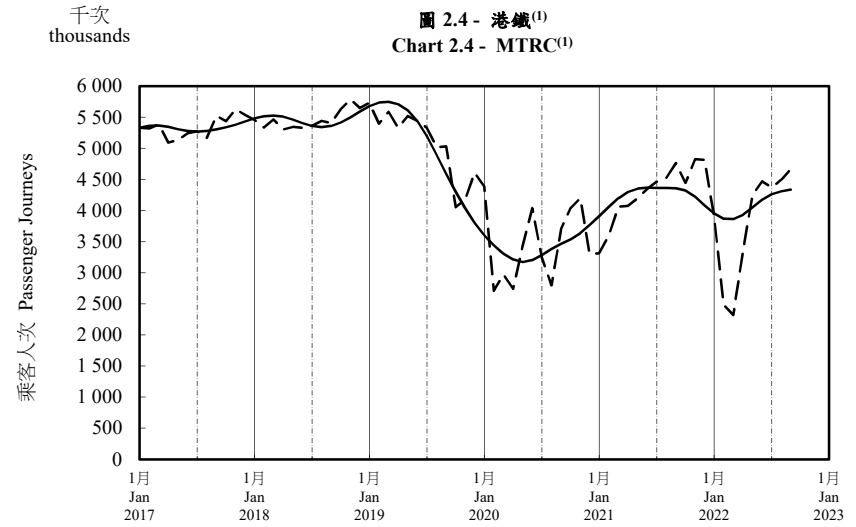

## 按月劃分的平均每日乘客人次趨勢 Trend of Average Daily Passenger Journeys by Month

2022/09

註：(1) 包括港鐵線路、機場快線及輕鐵。  
Note: (1) Including MTR Lines, Airport Express Line and Light Rail.

--- 平均每日 Average Daily  
—— 趨勢 Trend

趨勢：以「X-12自迴歸-求和-移動平均」方法估算  
Trend : Estimated by X-12 ARIMA Method