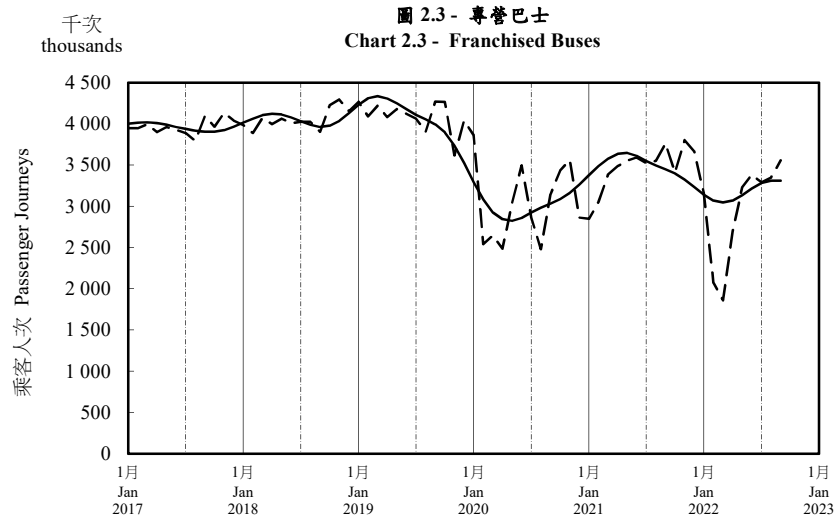

## 按月劃分的平均每日乘客人次趨勢 Trend of Average Daily Passenger Journeys by Month

2022/09

註：(1) 包括港鐵線路、機場快線及輕鐵。  
Note: (1) Including MTR Lines, Airport Express Line and Light Rail.

--- 平均每日 Average Daily  
—— 趨勢 Trend

趨勢：以「X-12自迴歸-求和-移動平均」方法估算  
Trend : Estimated by X-12 ARIMA Method