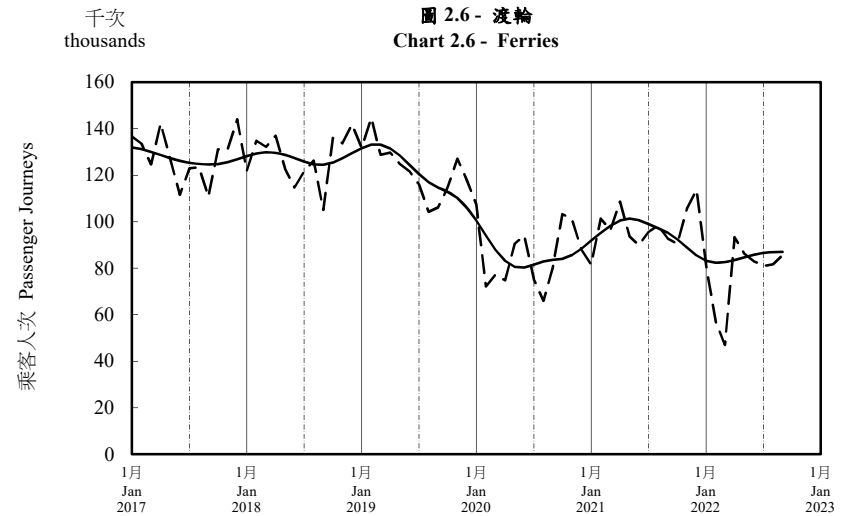

## 按月劃分的平均每日乘客人次趨勢 Trend of Average Daily Passenger Journeys by Month

2022/09

註：(1) 包括港鐵線路、機場快線及輕鐵。  
Note: (1) Including MTR Lines, Airport Express Line and Light Rail.

--- 平均每日 Average Daily  
—— 趨勢 Trend

趨勢：以「X-12自迴歸-求和-移動平均」方法估算  
Trend : Estimated by X-12 ARIMA Method