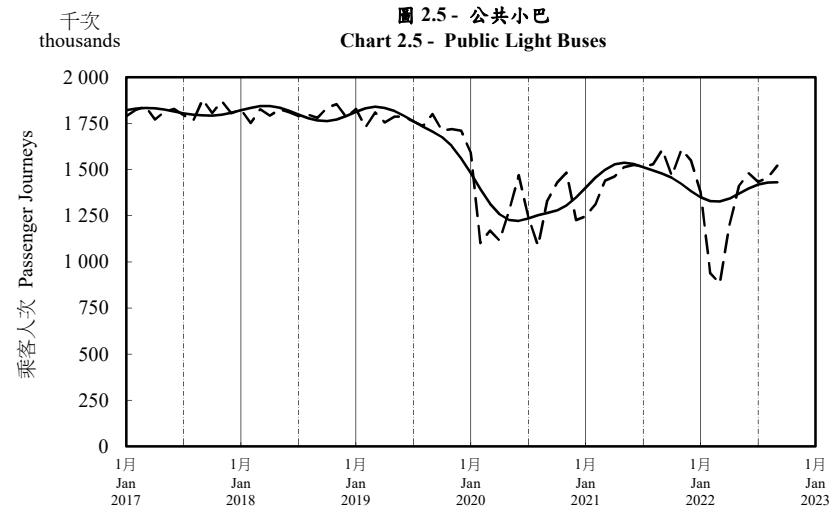

## 按月劃分的平均每日乘客人次趨勢 Trend of Average Daily Passenger Journeys by Month

2022/09

註：(1) 包括港鐵線路、機場快線及輕鐵。  
Note: (1) Including MTR Lines, Airport Express Line and Light Rail.

--- 平均每日 Average Daily  
—— 趨勢 Trend

趨勢：以「X-12自迴歸-求和-移動平均」方法估算  
Trend : Estimated by X-12 ARIMA Method