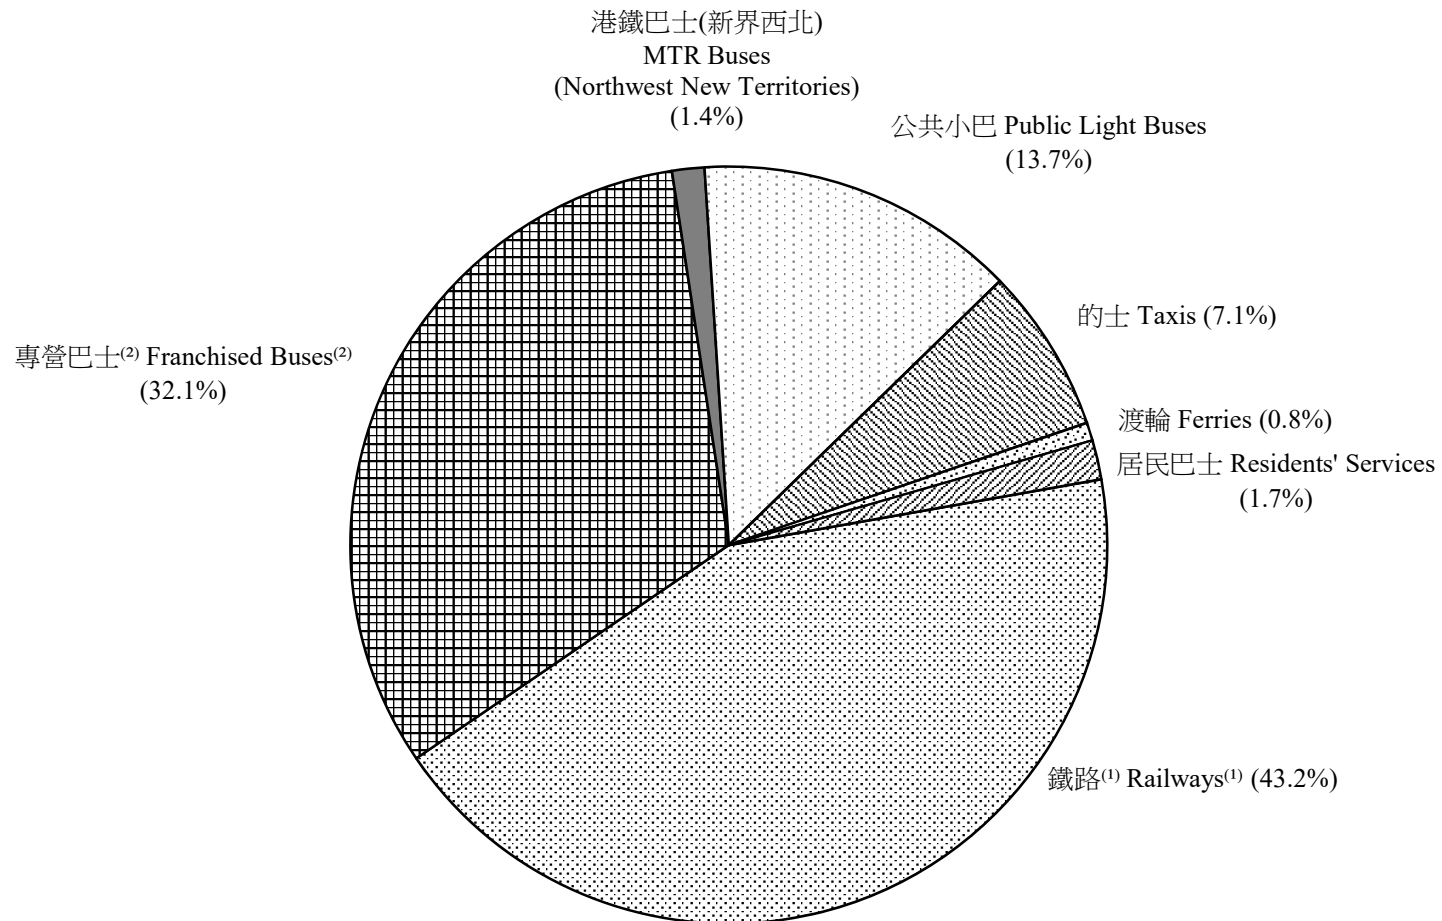

圖 2.7 - 按公共交通分類的平均每日乘客人次分佈 (二零二二年九月)
 Chart 2.7 - Distribution of Average Daily Public Transport Passenger Journeys by Mode (September 2022)

2022/09

註：(1) 鐵路包括港鐵線路、機場快線、輕鐵及香港電車。

(2) 專營巴士包括九巴、城巴、新巴、龍運及新大嶼山巴士。

Notes : (1) Railways include MTR Lines, Airport Express Line, Light Rail and HK Tramways.

(2) Franchised Buses include KMB, Citybus, NWFB, LWB and NLB.