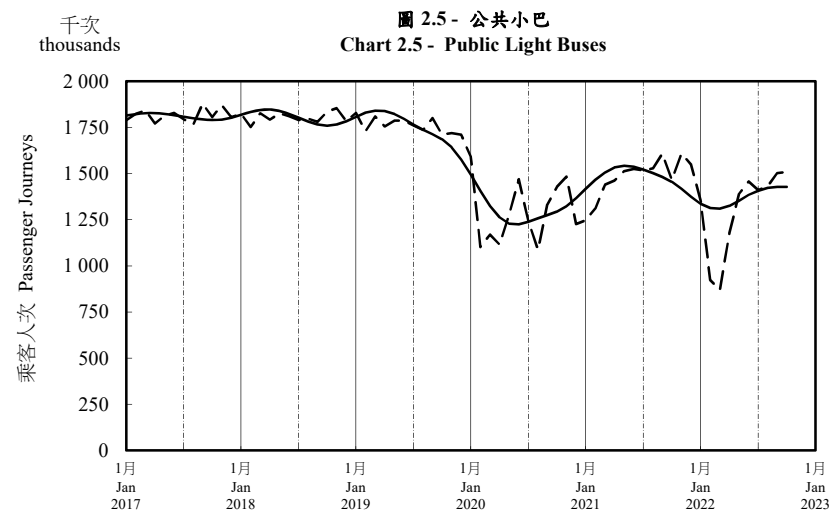

按月劃分的平均每日乘客人次趨勢 Trend of Average Daily Passenger Journeys by Month

2022/10

註：(1) 包括港鐵線路、機場快線及輕鐵。
Note: (1) Including MTR Lines, Airport Express Line and Light Rail.

--- 平均每日 Average Daily
—— 趨勢 Trend

趨勢：以「X-12自迴歸-求和-移動平均」方法估算
Trend : Estimated by X-12 ARIMA Method