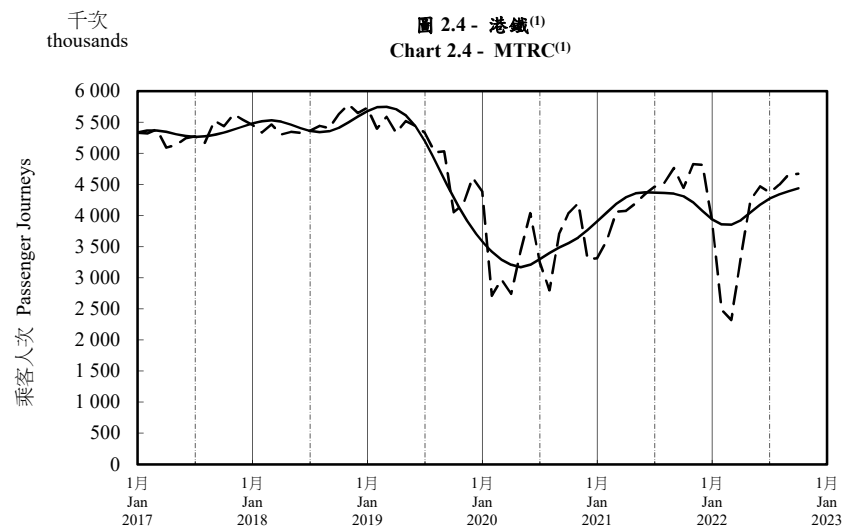

按月劃分的平均每日乘客人次趨勢 Trend of Average Daily Passenger Journeys by Month

2022/10

註：(1) 包括港鐵線路、機場快線及輕鐵。
Note: (1) Including MTR Lines, Airport Express Line and Light Rail.

--- 平均每日 Average Daily
—— 趨勢 Trend

趨勢：以「X-12自迴歸-求和-移動平均」方法估算
Trend : Estimated by X-12 ARIMA Method