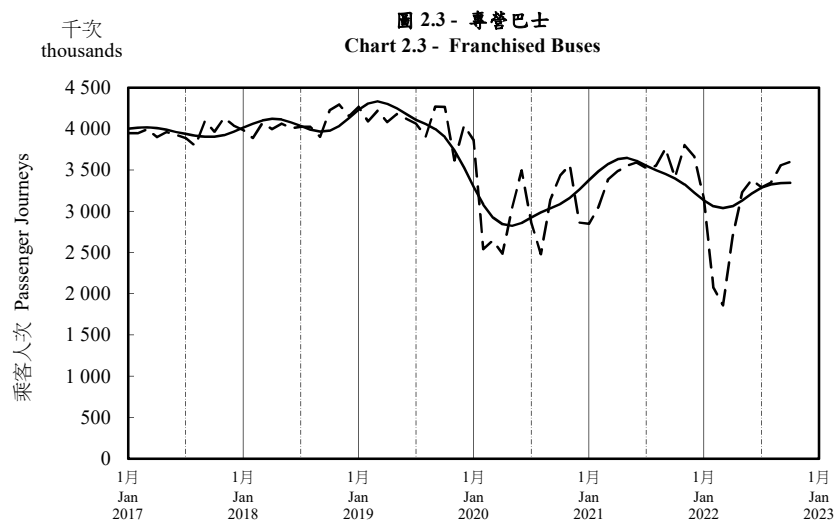

按月劃分的平均每日乘客人次趨勢 Trend of Average Daily Passenger Journeys by Month

2022/10

註：(1) 包括港鐵線路、機場快線及輕鐵。
Note: (1) Including MTR Lines, Airport Express Line and Light Rail.

--- 平均每日 Average Daily
—— 趨勢 Trend

趨勢：以「X-12自迴歸-求和-移動平均」方法估算
Trend : Estimated by X-12 ARIMA Method