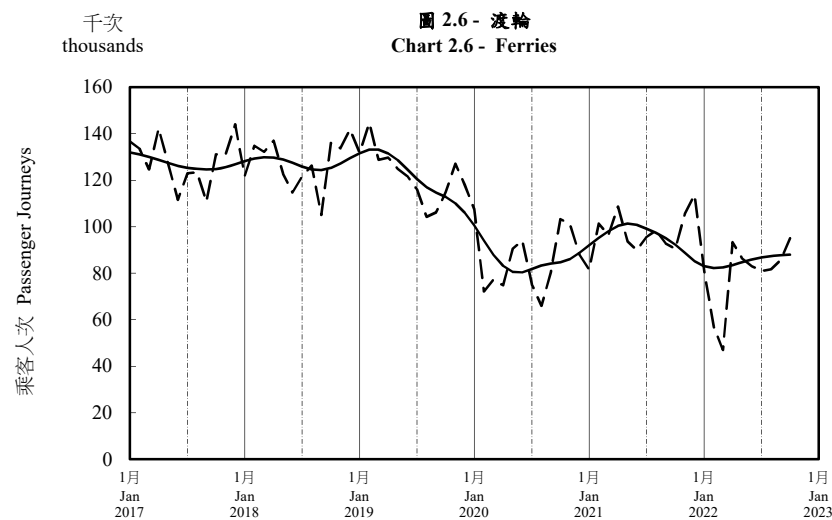

按月劃分的平均每日乘客人次趨勢 Trend of Average Daily Passenger Journeys by Month

2022/10

註：(1) 包括港鐵線路、機場快線及輕鐵。
Note: (1) Including MTR Lines, Airport Express Line and Light Rail.

--- 平均每日 Average Daily
—— 趨勢 Trend

趨勢：以「X-12自迴歸-求和-移動平均」方法估算
Trend : Estimated by X-12 ARIMA Method