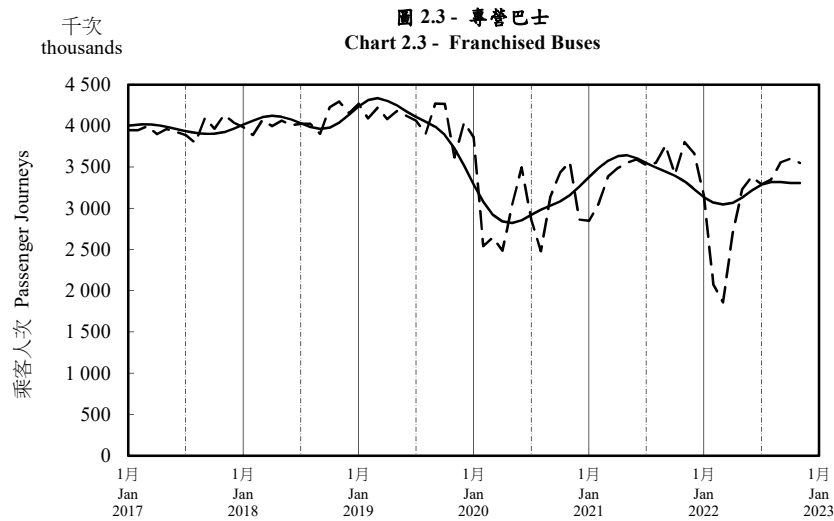

按月劃分的平均每日乘客人次趨勢 Trend of Average Daily Passenger Journeys by Month

2022/11

註：(1) 包括港鐵線路、機場快線及輕鐵。
Note: (1) Including MTR Lines, Airport Express Line and Light Rail.

--- 平均每日 Average Daily
—— 趨勢 Trend

趨勢：以「X-12自迴歸-求和-移動平均」方法估算
Trend : Estimated by X-12 ARIMA Method