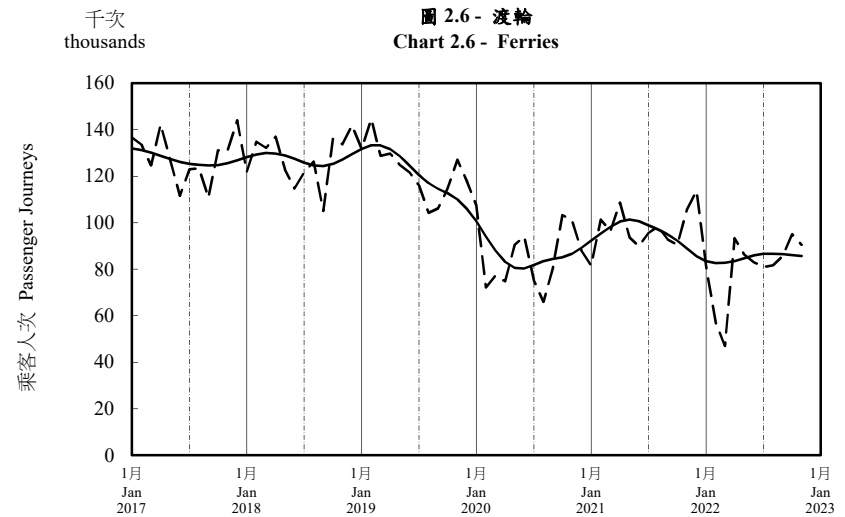

按月劃分的平均每日乘客人次趨勢 Trend of Average Daily Passenger Journeys by Month

2022/11

註：(1) 包括港鐵線路、機場快線及輕鐵。
Note: (1) Including MTR Lines, Airport Express Line and Light Rail.

--- 平均每日 Average Daily
—— 趨勢 Trend

趨勢：以「X-12自迴歸-求和-移動平均」方法估算
Trend : Estimated by X-12 ARIMA Method