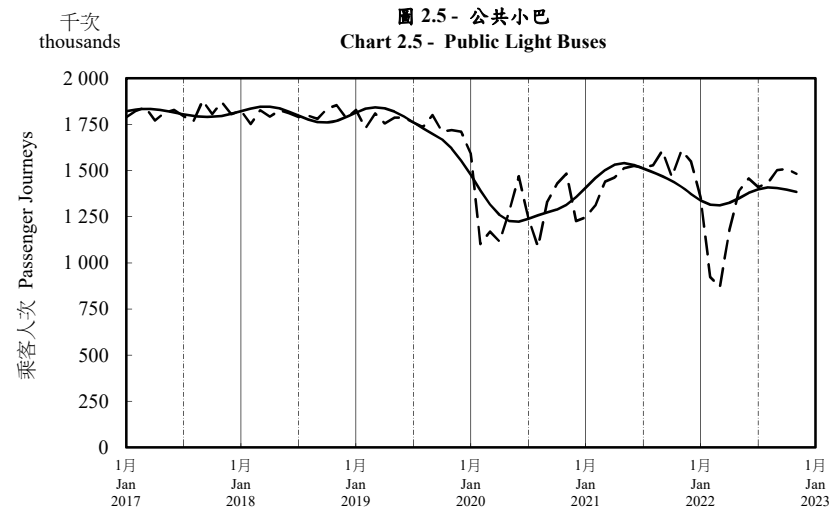

按月劃分的平均每日乘客人次趨勢 Trend of Average Daily Passenger Journeys by Month

2022/11

註：(1) 包括港鐵線路、機場快線及輕鐵。
Note: (1) Including MTR Lines, Airport Express Line and Light Rail.

--- 平均每日 Average Daily
—— 趨勢 Trend

趨勢：以「X-12自迴歸-求和-移動平均」方法估算
Trend : Estimated by X-12 ARIMA Method