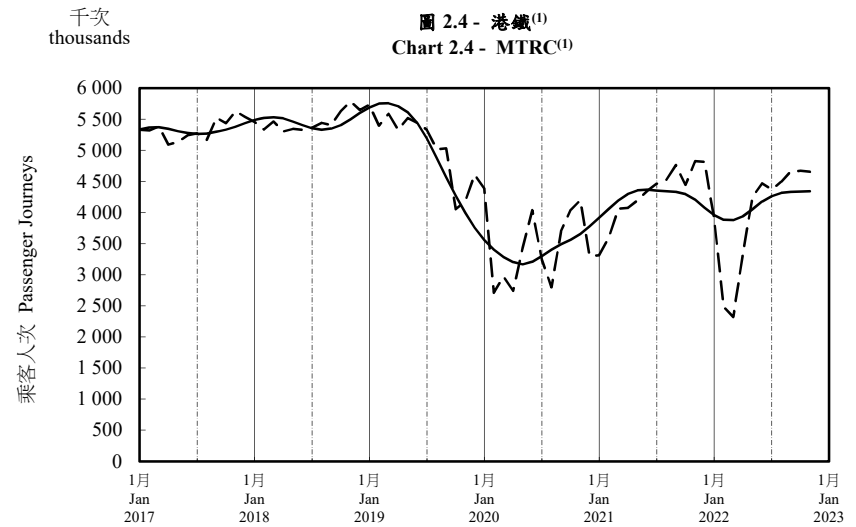

按月劃分的平均每日乘客人次趨勢 Trend of Average Daily Passenger Journeys by Month

2022/11

註：(1) 包括港鐵線路、機場快線及輕鐵。
Note: (1) Including MTR Lines, Airport Express Line and Light Rail.

--- 平均每日 Average Daily
—— 趨勢 Trend

趨勢：以「X-12自迴歸-求和-移動平均」方法估算
Trend : Estimated by X-12 ARIMA Method