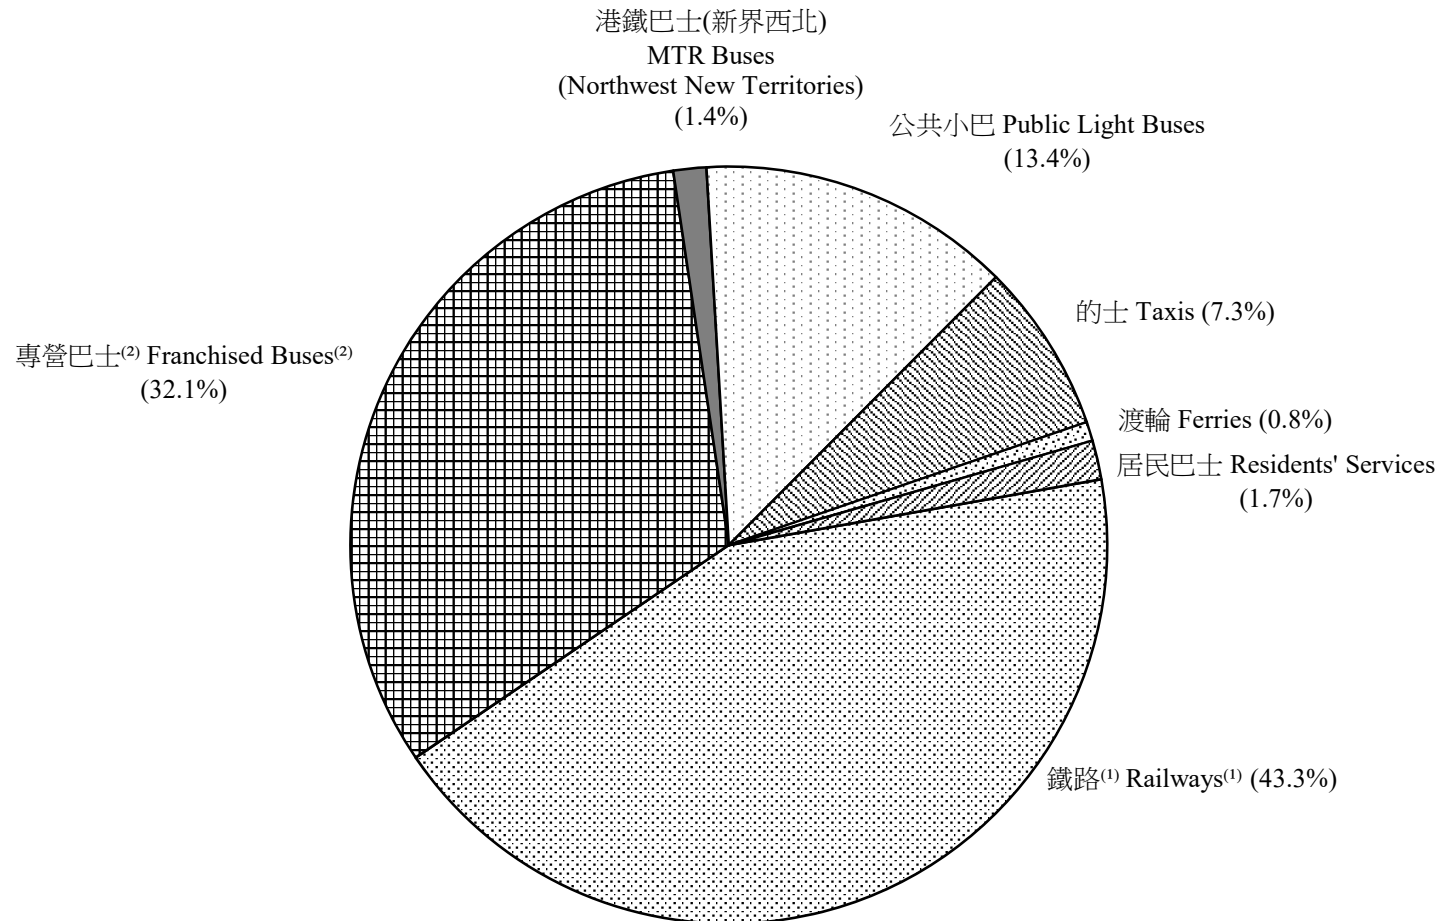

圖 2.7 - 按公共交通分類的平均每日乘客人次分佈 (二零二二年十一月)  
Chart 2.7 - Distribution of Average Daily Public Transport Passenger Journeys by Mode (November 2022)

2022/11

註：(1) 鐵路包括港鐵線路、機場快線、輕鐵及香港電車。

(2) 專營巴士包括九巴、城巴、新巴、龍運及新大嶼山巴士。

Notes : (1) Railways include MTR Lines, Airport Express Line, Light Rail and HK Tramways.

(2) Franchised Buses include KMB, Citybus, NWFB, LWB and NLB.