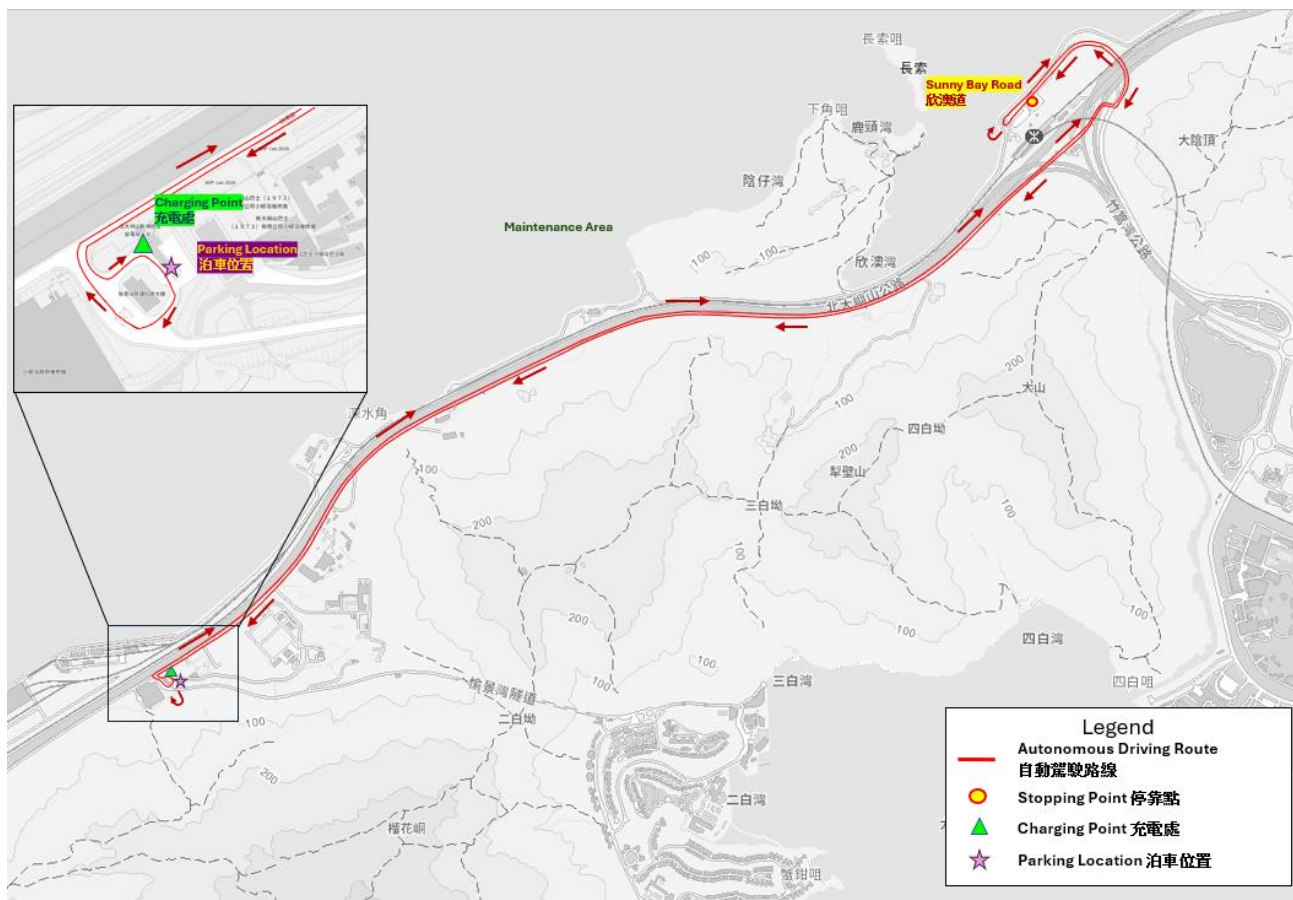

附件甲 Annex A

開放道路測試(不載客)的路段 (自動或手動) (以紅色顯示)：
欣澳道、翔東路及愉景灣隧道收費廣場

Open Route Trial (No passenger) Routes (Autonomous or Manual) (Highlighted in RED):
Sunny Bay Road, Cheung Tung Road and Discovery Bay Tunnel Toll Plaza

備注 Remarks:

停車點 Stopping Point:

- 欣澳道近欣澳公共運輸交匯處 Sunny Bay Road near Sunny Bay Public Transport Interchange

充電處 Charging Point:

- 愉景灣隧道收費站充電處 Discovery Bay Tunnel Toll Plaza Charging Point