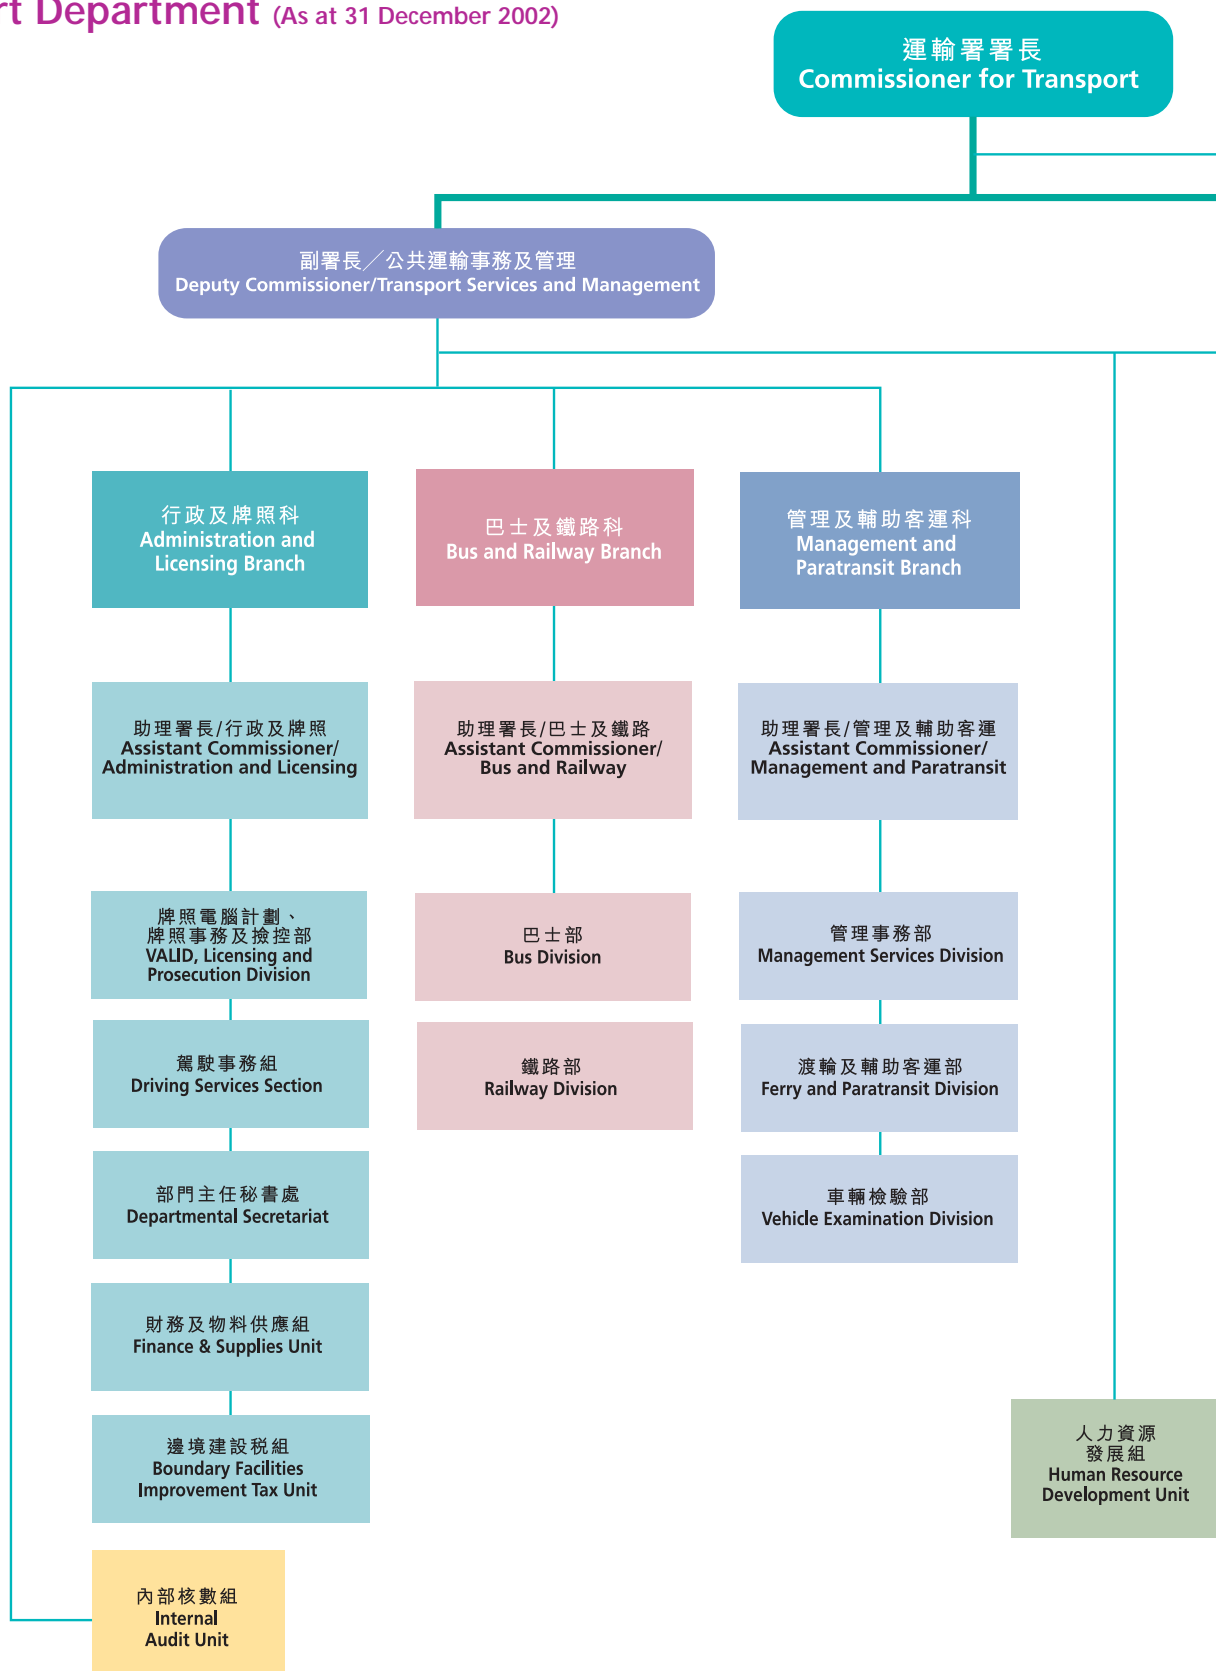

運輸署組織架構 (二零零二年十二月三十一日情況)

Organizational Structure of Transport Department (As at 31 December 2002)

新聞及公共關係組
Information & Public Relations Unit

副署長／策劃及技術服務
Deputy Commissioner/Planning and Technical Services