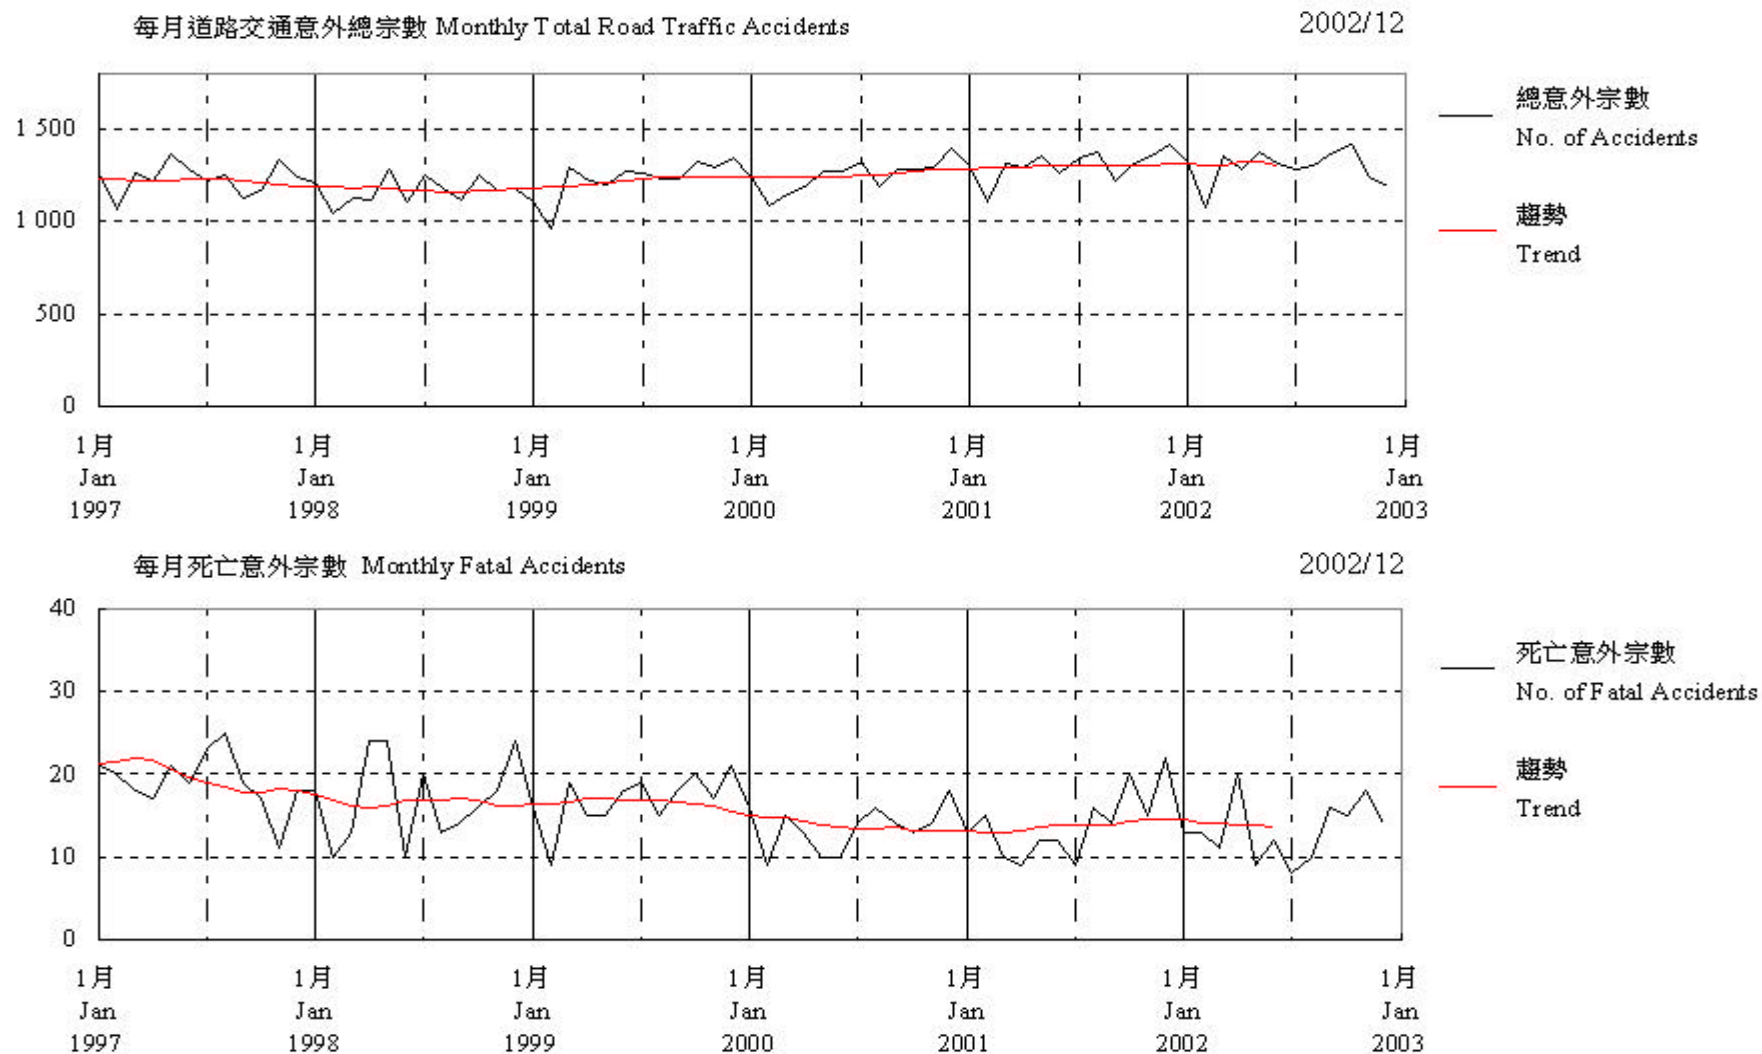

**圖 8.1 - 每月道路交通意外及死亡意外數字**  
**Chart 8.1 - Monthly Total Road Traffic Accidents and Fatal Accidents**

趨勢：以十二個月集中移動平均值  
 Trend : 12-Month Centred Moving Average

只包括已向警方報案的傷亡意外  
 Include injury accidents reported to Royal Hong Kong Police Force.