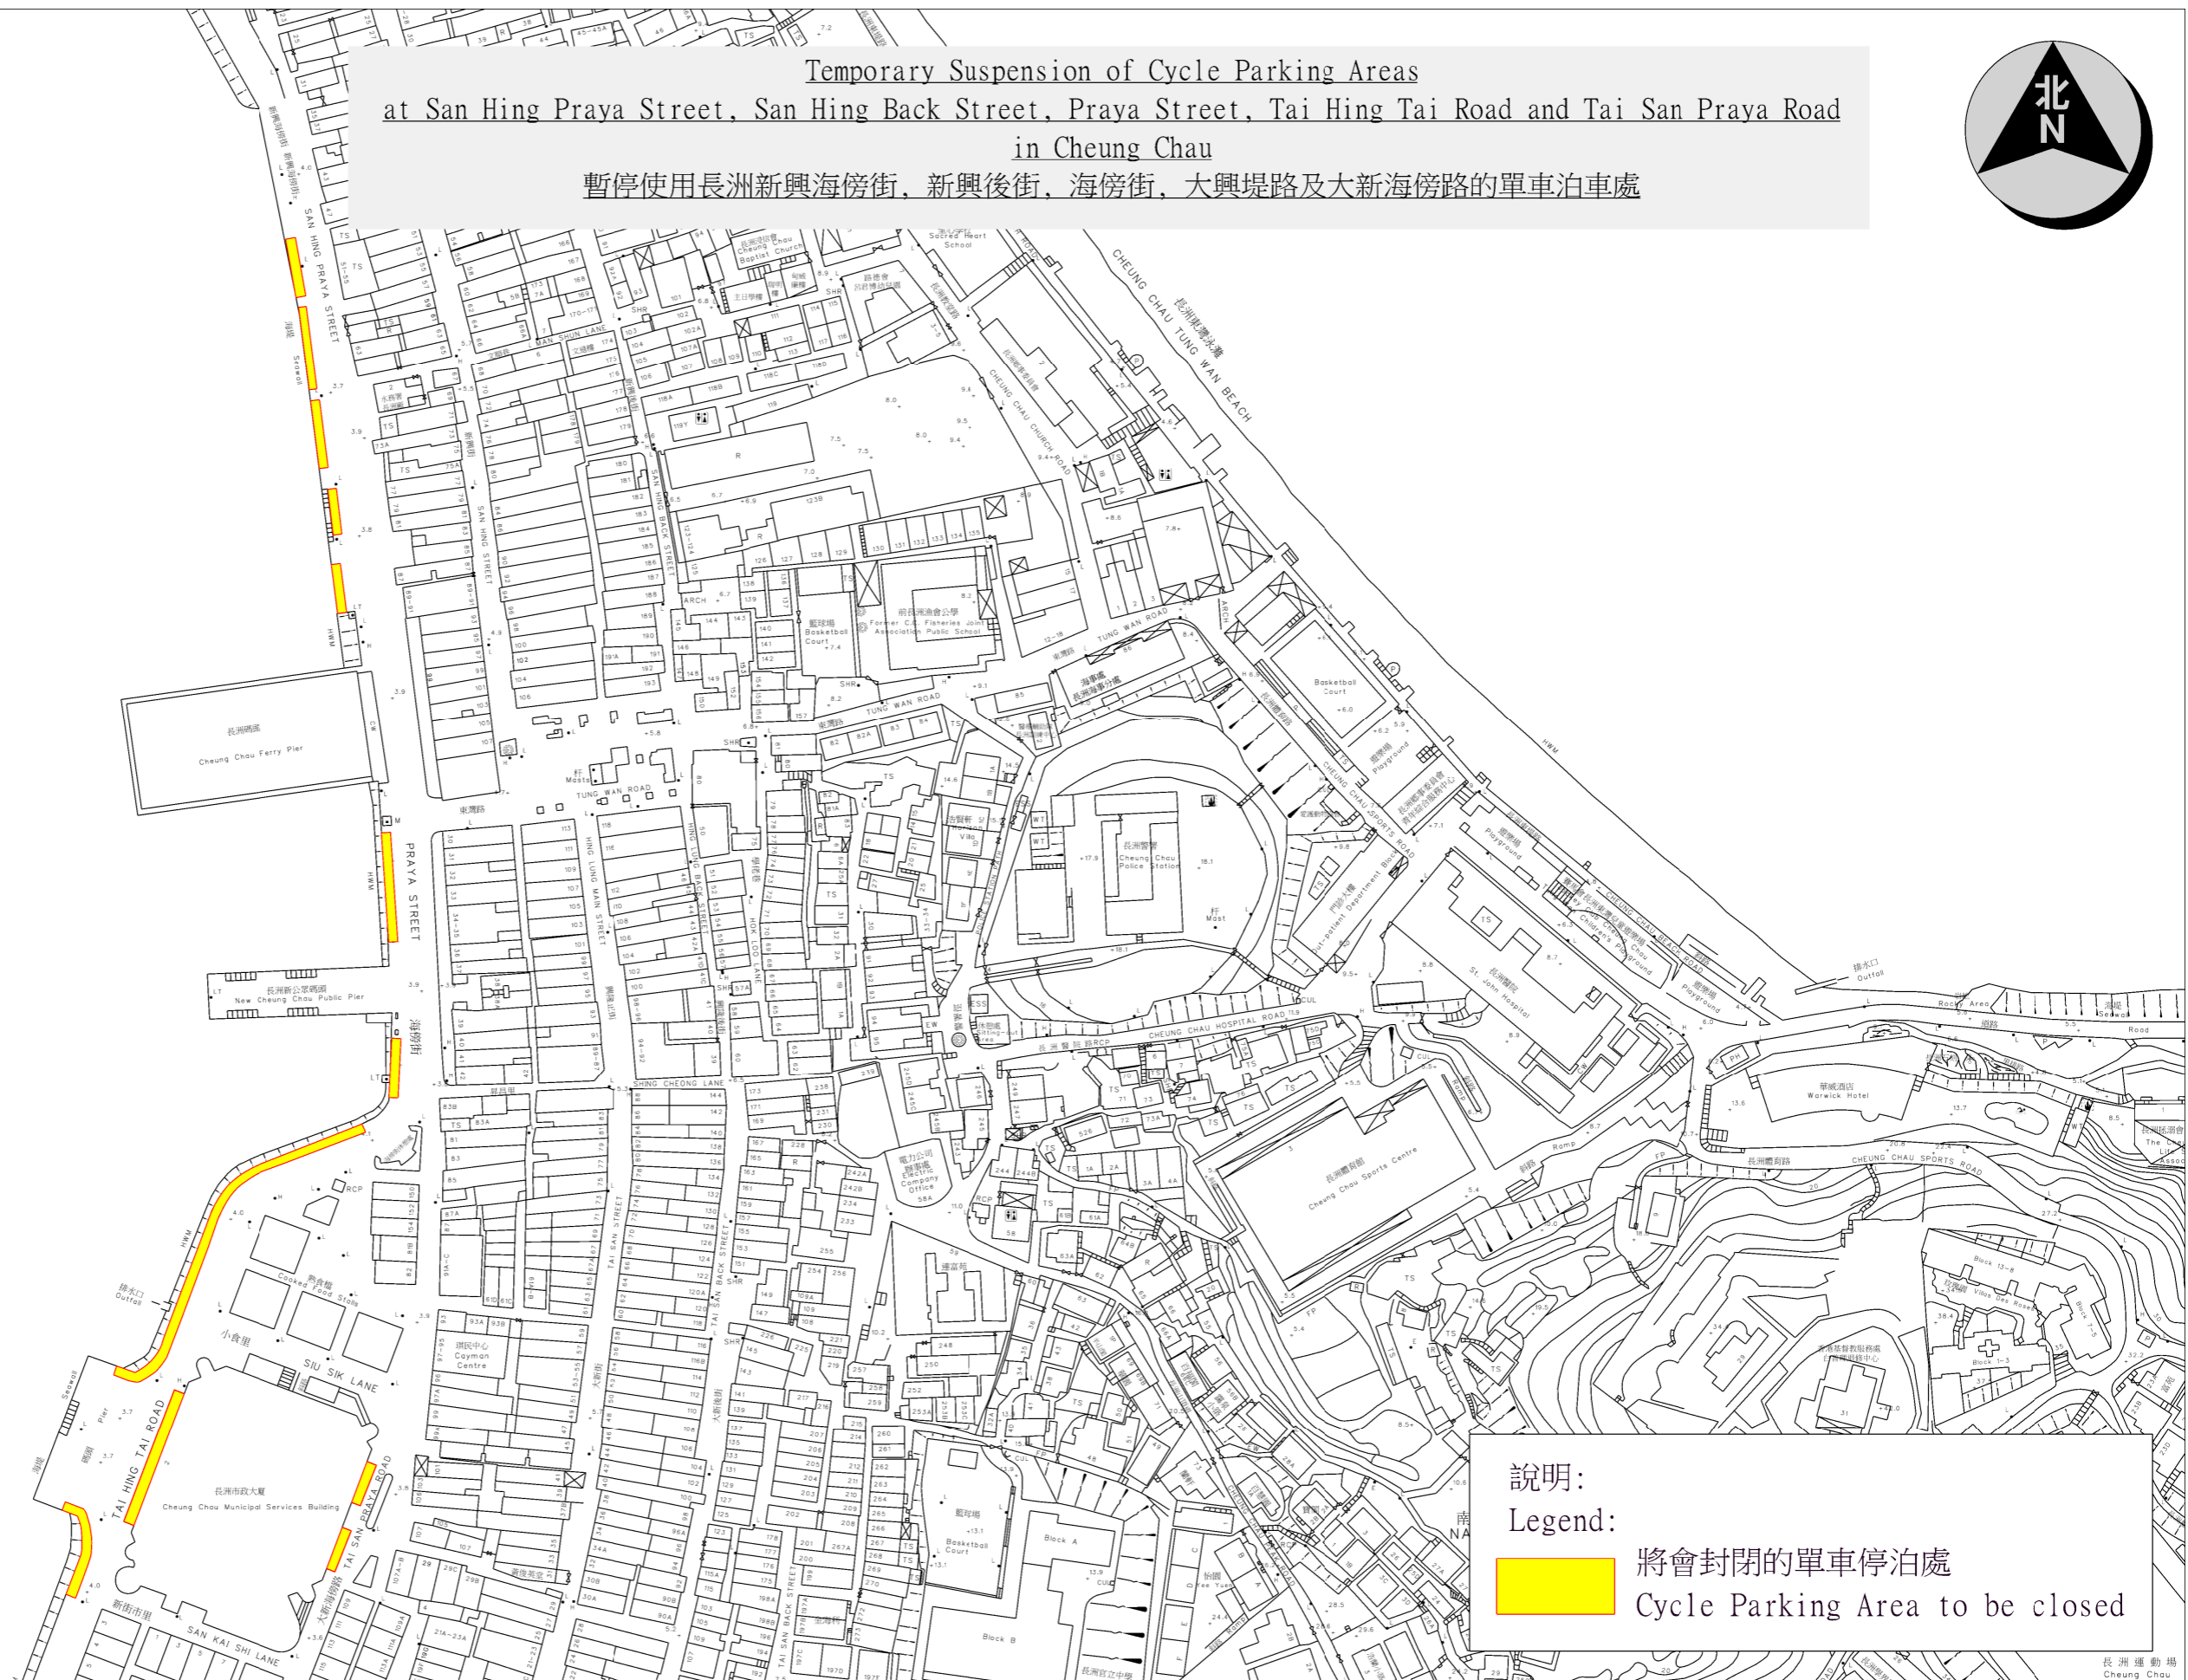

Temporary Suspension of Cycle Parking Areas  
 at San Hing Praya Street, San Hing Back Street, Praya Street, Tai Hing Tai Road and Tai San Praya Road  
 in Cheung Chau  
 暫停使用長洲新興海傍街，新興後街，海傍街，大興堤路及大新海傍路的單車泊車處

說明:  
 Legend:  
 將會封閉的單車停泊處  
 Cycle Parking Area to be closed

地點：長洲新興海傍街，新興後街，海傍街，大興堤路，大新海傍路  
 Location: San Hing Praya Street, San Hing Back Street, Praya Street, Tai Hing Tai Road,  
 Tai San Praya Road, Cheung Chau