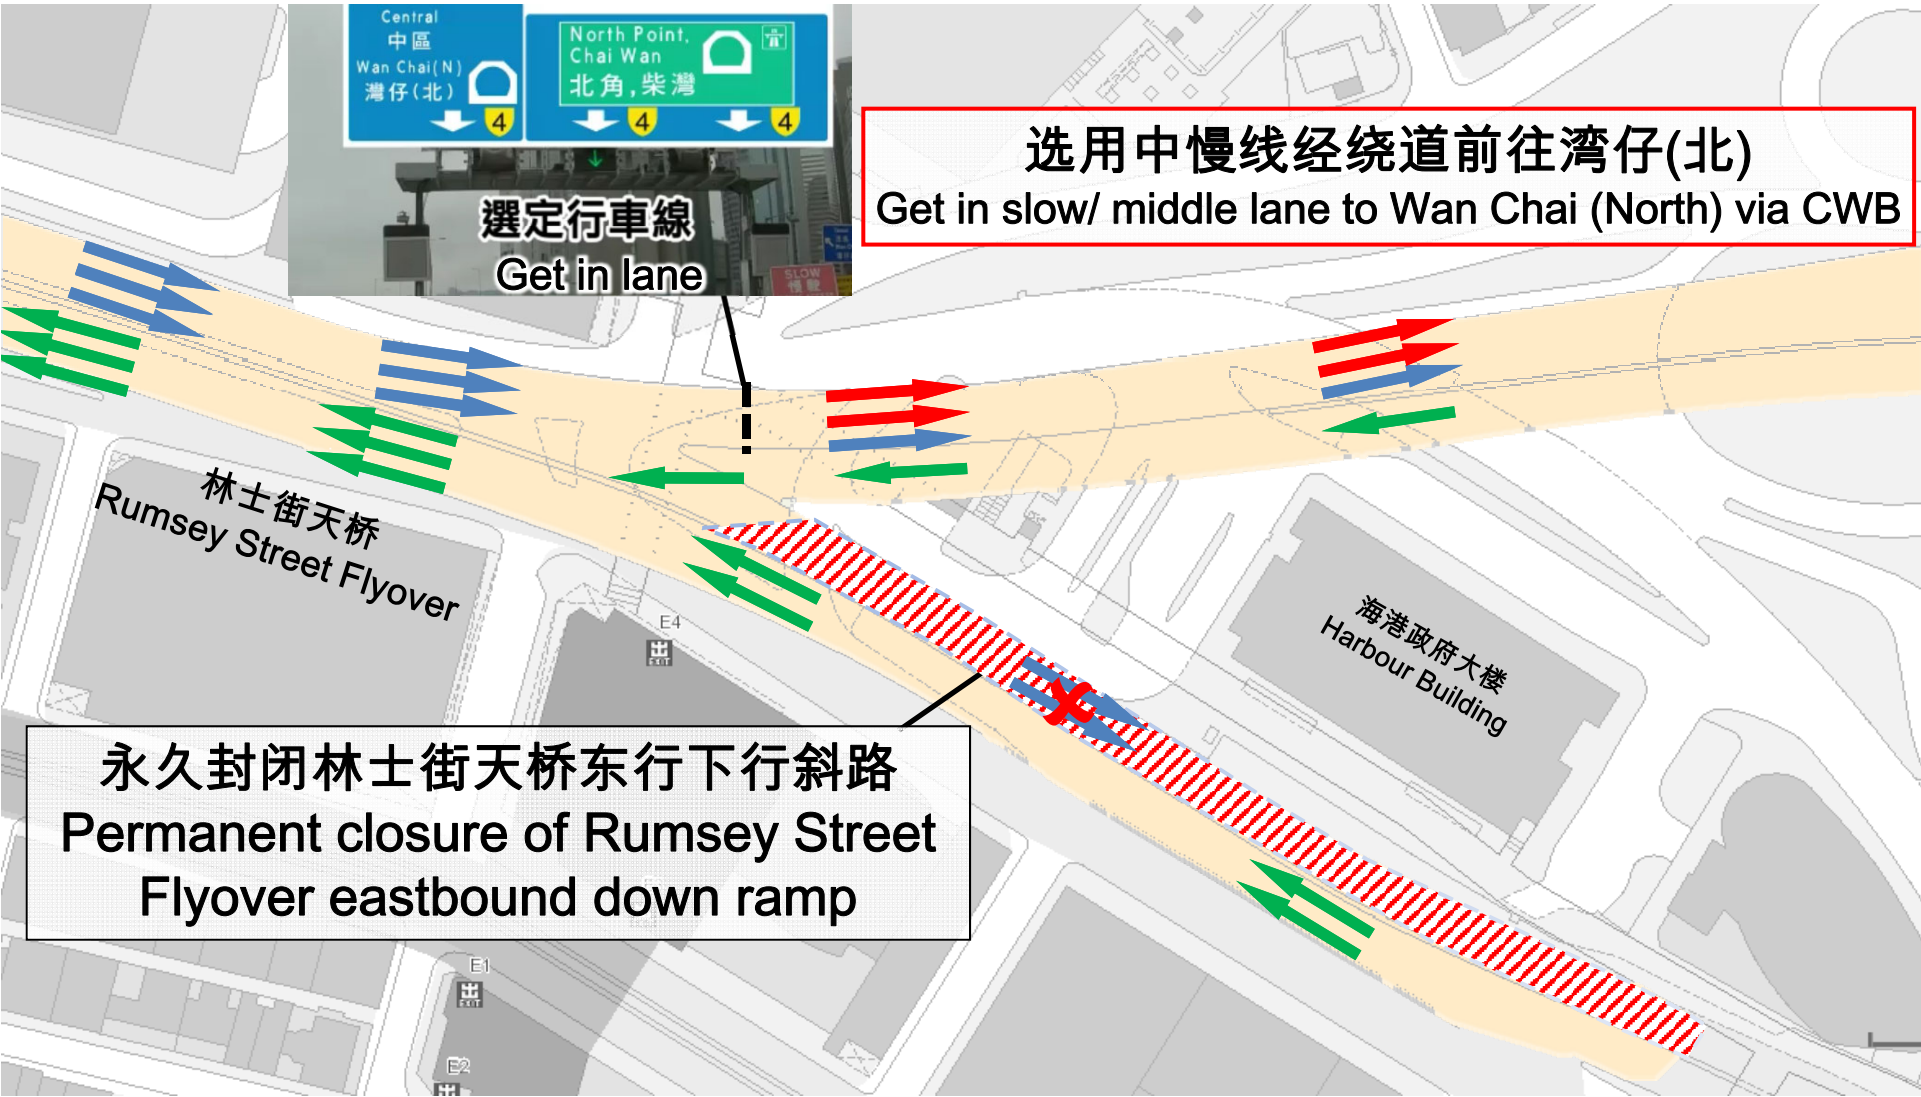

由林士街天桥经绕道往湾仔 (北)

From Rumsey Street Flyover to Wan Chai (N) via CWB

選定行車線
Get in lane

選用中慢线经绕道前往湾仔(北)
Get in slow/ middle lane to Wan Chai (North) via CWB

永久封闭林士街天桥东行下行斜路
Permanent closure of Rumsey Street Flyover eastbound down ramp