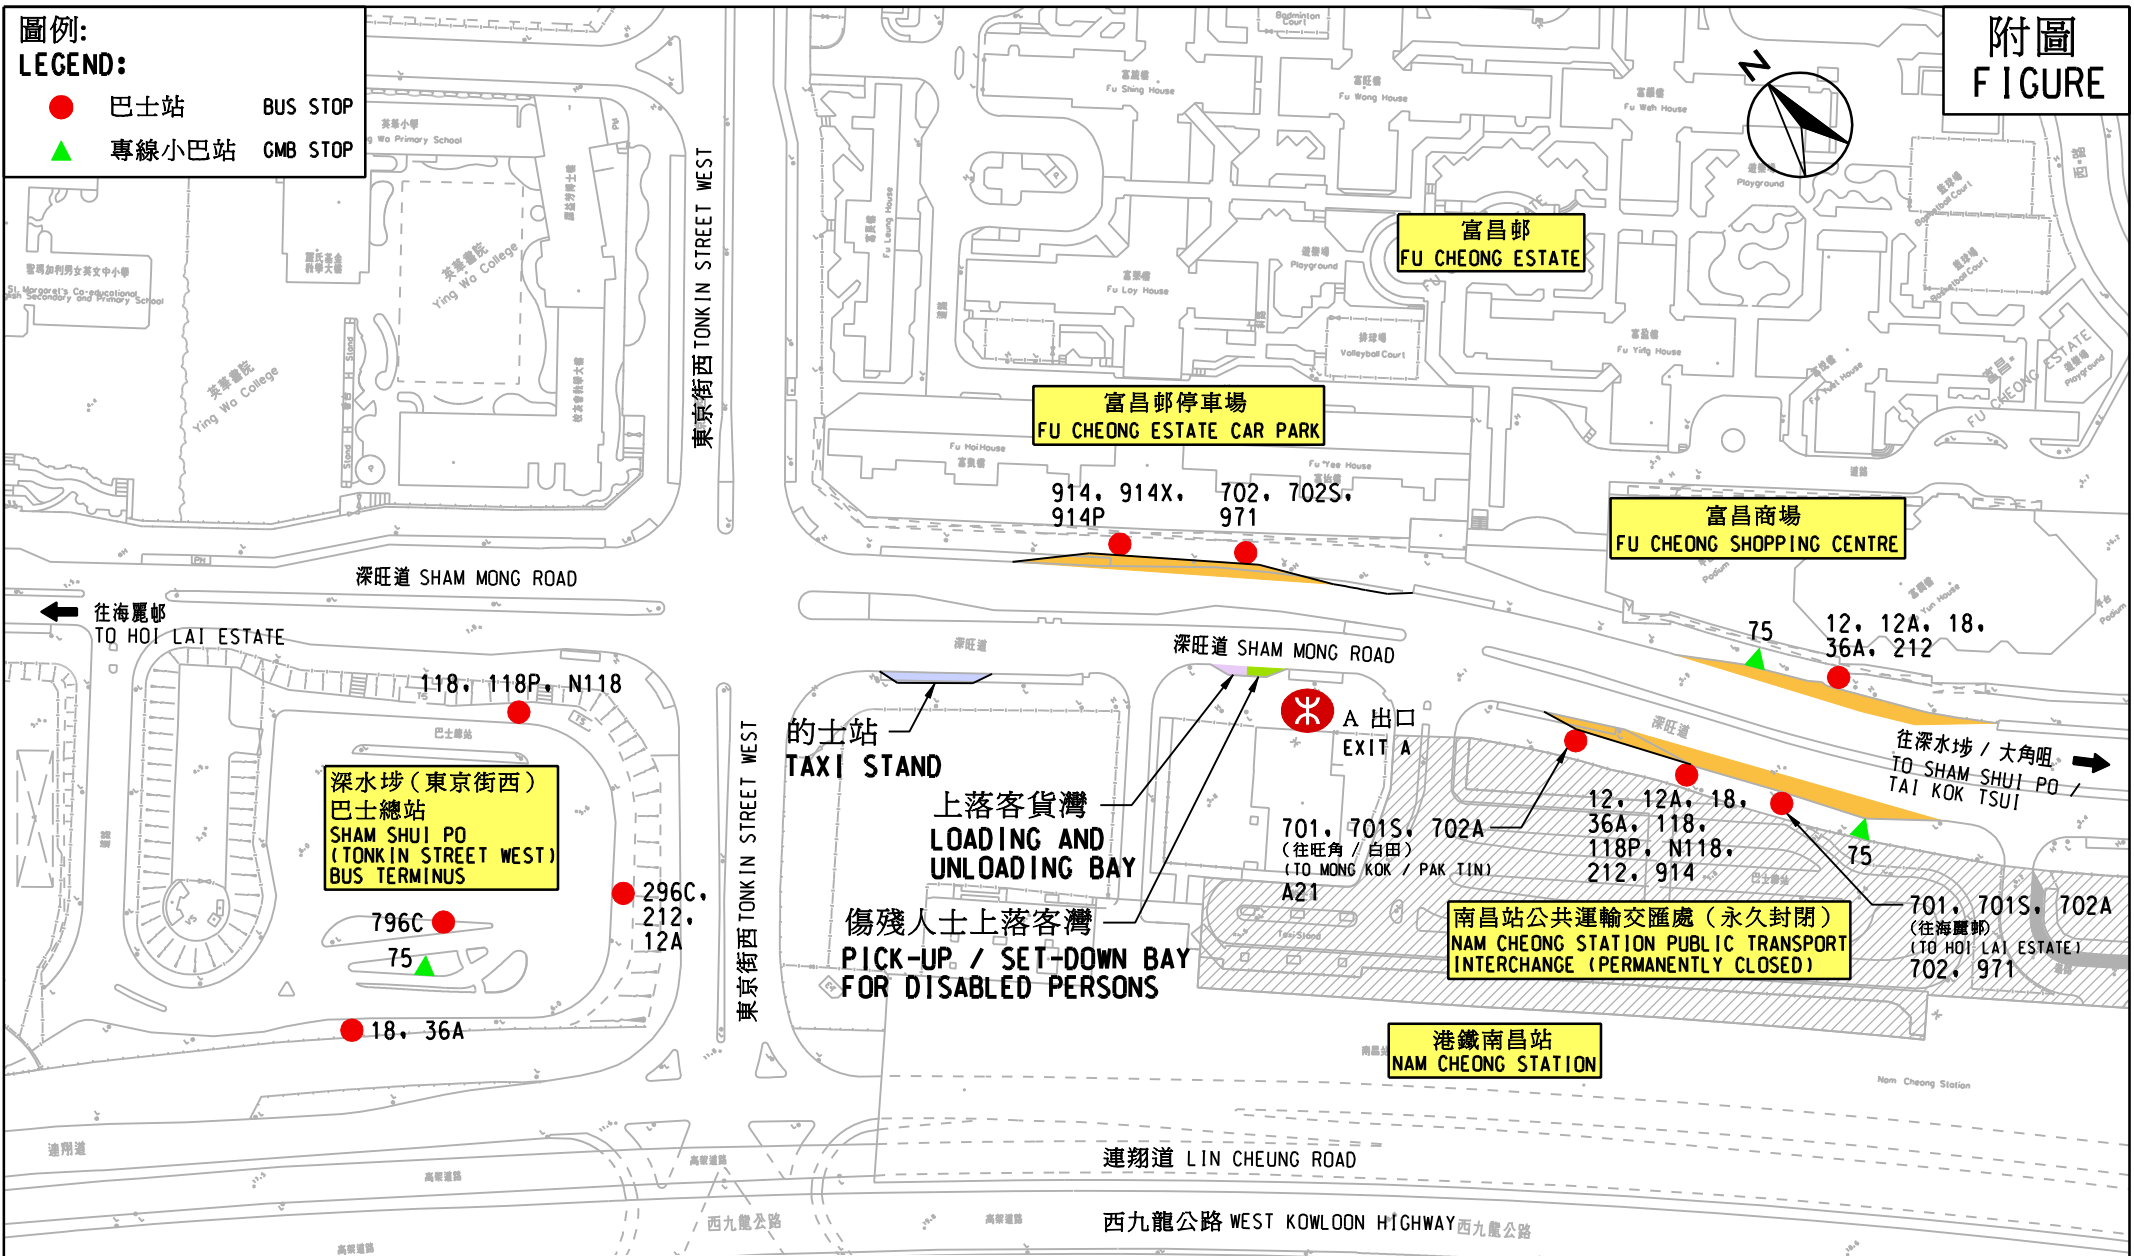

圖例:
LEGEND:

- 巴士站 BUS STOP
- ▲ 專線小巴站 CMB STOP

因應南昌站公共運輸交匯處永久封閉的公共運輸安排
PUBLIC TRANSPORT ARRANGEMENT FOR PERMANENT CLOSURE OF NAM CHEONG STATION PUBLIC TRANSPORT INTERCHANGE

© 地圖版權屬香港特區政府，經地政總署署長准許複印。
 © The Government of the Hong Kong SAR. Map reproduced with permission of the Director of Lands.